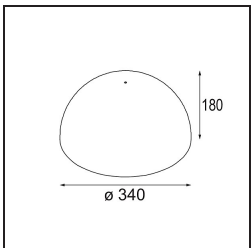

Decorative Accessories

- 12628017 Shade Beanie Placebo Champagne Brushed
- 12628018 Shade Beanie Placebo Bronze Brushed
- 12628038 Shade Beanie Placebo Grey White Matt
- 12628083 Shade Beanie Placebo Black Matt