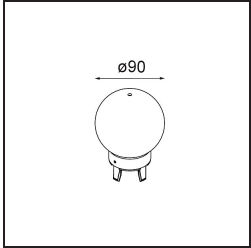

### Specifications

Material	12620282
Light Source Type	LED
LED Type	PLACEBO - TCI LED 12x 3030
LED technology	LED PCB
CRI	Min. 90
Colour Temperature	2700K
Lifetime	L80B20 @50,000 Hours
Lamp Included	Yes
Number of Light Sources	1
CIE flux code	18 44 71 47 72
Binning (SDCM)	3
Light Direction	Up
Input Voltage	230V
Luminaire power (W)	9.0
Electrical Class	I
IP Rating	20
Glow wire rating (°C)	960
Dimming Protocol	DALI, Push-Dim
DALI Standard	DALI-2
Indoor/Outdoor	Indoor
Application	Ceiling
Mounting	Suspended
Adjustability	Not Applicable
Distance to Lighted Object (m)	0,1
Primary Colour & Primary Finish	Bronze, Brushed Anodised
Gross weight (g)	790.0
Luminous flux per lamp (lm)	608
Efficacy (lm/W)	67
Glare rating	17
Remark	<ul style="list-style-type: none"> <li>• Glass ball or tube not included</li> <li>• Longer suspension cable on request (standard length is 2 meter)</li> <li>• Lumen output depends on choice of glass accessory</li> </ul>

**TM30 & CRI diagram**

**Light distribution & beam diagram**

**Optical Accessories**

12623038 Glass Tube Up 46 Placebo White Matt

12623238 Glass Tube Up 130 Placebo White Matt

12625038 Glass Ball Up 90 Placebo White Matt