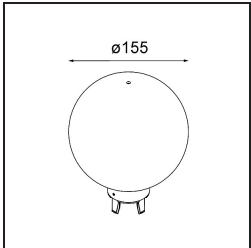

### Specifications

Material	12620282
Light Source Type	LED
LED Type	PLACEBO - TCI LED 12x 3030
LED technology	LED PCB
CRI	Min. 90
Colour Temperature	2700K
Lifetime	L80B20 @50,000 Hours
Lamp Included	Yes
Number of Light Sources	1
CIE flux code	18 44 71 47 72
Binning (SDCM)	3
Light Direction	Up
Input Voltage	230V
Luminaire power (W)	9.0
Electrical Class	I
IP Rating	20
Glow wire rating (°C)	960
Dimming Protocol	DALI, Push-Dim
DALI Standard	DALI-2
Indoor/Outdoor	Indoor
Application	Ceiling
Mounting	Suspended
Adjustability	Not Applicable
Distance to Lighted Object (m)	0,1
Primary Colour & Primary Finish	Bronze, Brushed Anodised
Gross weight (g)	790.0
Luminous flux per lamp (lm)	608
Efficacy (lm/W)	67
Glare rating	17
Remark	<ul style="list-style-type: none"> <li>• Glass ball or tube not included</li> <li>• Longer suspension cable on request (standard length is 2 meter)</li> <li>• Lumen output depends on choice of glass accessory</li> </ul>

**TM30 & CRI diagram**

**Light distribution & beam diagram**

**Optical Accessories**

12623038 Glass Tube Up 46 Placebo White Matt

12623238 Glass Tube Up 130 Placebo White Matt

12625038 Glass Ball Up 90 Placebo White Matt