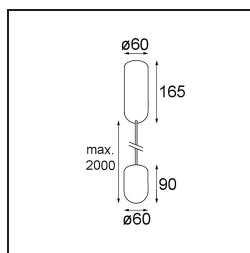

### Specifications

Material	12620282
Light Source Type	LED
LED Type	PLACEBO - TCI LED 12x 3030
LED technology	LED PCB
CRI	Min. 90
Colour Temperature	2700K
Lifetime	L80B20 @50,000 Hours
Lamp Included	Yes
Number of Light Sources	1
CIE flux code	18 44 71 47 72
Binning (SDCM)	3
Light Direction	Up
Input Voltage	230V
Luminaire power (W)	9.0
Electrical Class	I
IP Rating	20
Glow wire rating (°C)	960
Dimming Protocol	DALI, Push-Dim
DALI Standard	DALI-2
Indoor/Outdoor	Indoor
Application	Ceiling
Mounting	Suspended
Adjustability	Not Applicable
Distance to Lighted Object (m)	0,1
Primary Colour & Primary Finish	Bronze, Brushed Anodised
Gross weight (g)	790.0
Luminous flux per lamp (lm)	608
Efficacy (lm/W)	67
Glare rating	17
Remark	<ul style="list-style-type: none"> <li>• Glass ball or tube not included</li> <li>• Longer suspension cable on request (standard length is 2 meter)</li> <li>• Lumen output depends on choice of glass accessory</li> </ul>

**TM30 & CRI diagram**

**Light distribution & beam diagram**

**Optical Accessories**

12623038 Glass Tube Up 46 Placebo White Matt

12623238 Glass Tube Up 130 Placebo White Matt

12625038 Glass Ball Up 90 Placebo White Matt