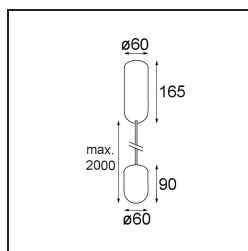

Date
Customer
Project
Type

Placebo Suspended Up 60 1x LED 2700K DALI/Push-Dim DI Black Brushed Anodised

Specifications

Material	12620281
Light Source Type	LED
LED Type	PLACEBO - TCI LED 12x 3030
LED technology	LED PCB
CRI	Min. 90
Colour Temperature	2700K
Lifetime	L80B20 @50,000 Hours
Lamp Included	Yes
Number of Light Sources	1
CIE flux code	18 44 71 47 72
Binning (SDCM)	3
Light Direction	Up
Input Voltage	230V
Luminaire power (W)	9.0
Electrical Class	I
IP Rating	20
Glow wire rating (°C)	960
Dimming Protocol	DALI, Push-Dim
DALI Standard	DALI-2
Indoor/Outdoor	Indoor
Application	Ceiling
Mounting	Suspended
Adjustability	Not Applicable
Distance to Lighted Object (m)	0,1
Primary Colour & Primary Finish	Black, Brushed Anodised
Gross weight (g)	790.0
Luminous flux per lamp (lm)	608
Efficacy (lm/W)	67
Glare rating	17
Remark	<ul style="list-style-type: none"> • Glass ball or tube not included • Longer suspension cable on request (standard length is 2 meter) • Lumen output depends on choice of glass accessory

TM30 & CRI diagram

Light distribution & beam diagram

Diagrams

Optical Accessories

12623038 Glass Tube Up 46 Placebo White Matt

12623238 Glass Tube Up 130 Placebo White Matt

12625038 Glass Ball Up 90 Placebo White Matt