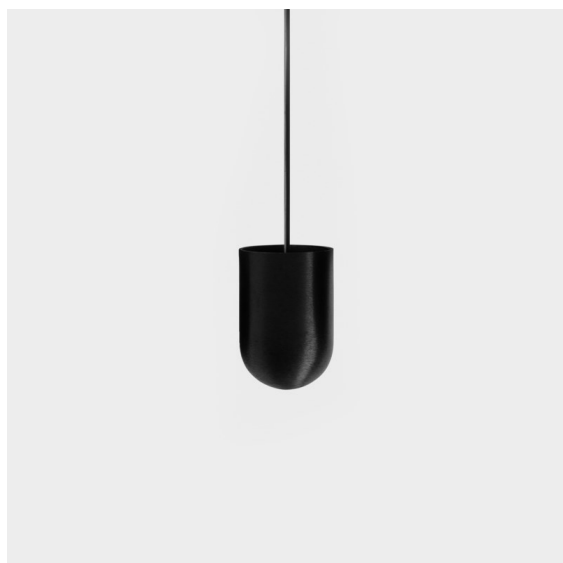

Date
Customer
Project
Type

Placebo Suspended Up 60 1x LED 2700K DALI/Push-Dim DI Black Brushed Anodised

Specifications

Material	12620281
Light Source Type	LED
LED Type	PLACEBO - TCI LED 12x 3030
LED technology	LED PCB
CRI	Min. 90
Colour Temperature	2700K
Lifetime	L80B20 @50,000 Hours
Lamp Included	Yes
Number of Light Sources	1
CIE flux code	18 44 71 47 72
Binning (SDCM)	3
Light Direction	Up
Input Voltage	230V
Luminaire power (W)	9.0
Electrical Class	I
IP Rating	20
Glow wire rating (°C)	960
Dimming Protocol	DALI, Push-Dim
DALI Standard	DALI-2
Indoor/Outdoor	Indoor
Application	Ceiling
Mounting	Suspended
Adjustability	Not Applicable
Distance to Lighted Object (m)	0,1
Primary Colour & Primary Finish	Black, Brushed Anodised
Gross weight (g)	790.0
Luminous flux per lamp (lm)	608
Efficacy (lm/W)	67
Glare rating	17
Remark	<ul style="list-style-type: none"> • Glass ball or tube not included • Longer suspension cable on request (standard length is 2 meter) • Lumen output depends on choice of glass accessory

Placebo is a paradigm of playful choices of up and down light. You will soon discover the many options it comes with, giving you even more choices. Different shapes, sizes and shades designed for you, and then add all the colour combinations. All playful instruments to turn your creative vision into lovely rhythms of pure forms and light.

TM30 & CRI diagram

Light distribution & beam diagram

Diagrams

Optical Accessories

12623038 Glass Tube Up 46 Placebo White Matt

12623238 Glass Tube Up 130 Placebo White Matt

12625038 Glass Ball Up 90 Placebo White Matt

12625238 Glass Ball Up 155 Placebo White Matt

Decorative Accessories

- 12628017 Shade Beanie Placebo Champagne Brushed
- 12628018 Shade Beanie Placebo Bronze Brushed
- 12628038 Shade Beanie Placebo Grey White Matt
- 12628083 Shade Beanie Placebo Black Matt