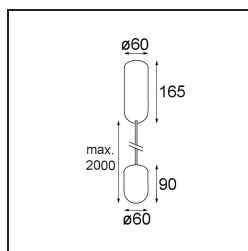

Date
Customer
Project
Type

Placebo Suspended Up 60 1x LED 2700K DALI/Push-Dim DI Champagne Brushed Anodised

Specifications

Material	12620241
Light Source Type	LED
LED Type	PLACEBO - TCI LED 12x 3030
LED technology	LED PCB
CRI	Min. 90
Colour Temperature	2700K
Lifetime	L80B20 @50,000 Hours
Lamp Included	Yes
Number of Light Sources	1
CIE flux code	18 44 71 47 72
Binning (SDCM)	3
Light Direction	Up
Input Voltage	230V
Luminaire power (W)	9.0
Electrical Class	I
IP Rating	20
Glow wire rating (°C)	960
Dimming Protocol	DALI, Push-Dim
DALI Standard	DALI-2
Indoor/Outdoor	Indoor
Application	Ceiling
Mounting	Suspended
Adjustability	Not Applicable
Distance to Lighted Object (m)	0,1
Primary Colour & Primary Finish	Champagne, Brushed Anodised
Gross weight (g)	790.0
Luminous flux per lamp (lm)	608
Efficacy (lm/W)	67
Glare rating	17
Remark	<ul style="list-style-type: none"> • Glass ball or tube not included • Longer suspension cable on request (standard length is 2 meter) • Lumen output depends on choice of glass accessory

TM30 & CRI diagram

Light distribution & beam diagram

Optical Accessories

12623038 Glass Tube Up 46 Placebo White Matt

12623238 Glass Tube Up 130 Placebo White Matt

12625038 Glass Ball Up 90 Placebo White Matt