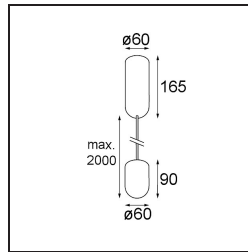

Specifications

Material	12620232
Light Source Type	LED
LED Type	PLACEBO - TCI LED 12x 3030
LED technology	LED PCB
CRI	Min. 90
Colour Temperature	2700K
Lifetime	L80B20 @50,000 Hours
Lamp Included	Yes
Number of Light Sources	1
CIE flux code	18 44 71 47 72
Binning (SDCM)	3
Light Direction	Up
Input Voltage	230V
Luminaire power (W)	9.0
Electrical Class	I
IP Rating	20
Glow wire rating (°C)	960
Dimming Protocol	DALI, Push-Dim
DALI Standard	DALI-2
Indoor/Outdoor	Indoor
Application	Ceiling
Mounting	Suspended
Adjustability	Not Applicable
Distance to Lighted Object (m)	0,1
Primary Colour & Primary Finish	Black, Structure
Gross weight (g)	810.0
Luminous flux per lamp (lm)	608
Efficacy (lm/W)	67
Glare rating	17
Remark	<ul style="list-style-type: none"> • Glass ball or tube not included • Longer suspension cable on request (standard length is 2 meter) • Lumen output depends on choice of glass accessory

TM30 & CRI diagram

Light distribution & beam diagram

Diagrams

Optical Accessories

12623038 Glass Tube Up 46 Placebo White Matt

12623238 Glass Tube Up 130 Placebo White Matt

12625038 Glass Ball Up 90 Placebo White Matt