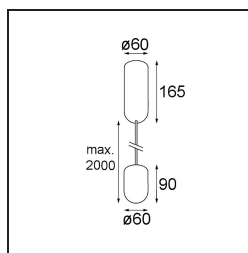

Date
Customer
Project
Type

Placebo Suspended Up 60 1x LED 2700K DALI/Push-Dim DI White Structure

Specifications

Material	12620209
Light Source Type	LED
LED Type	PLACEBO - TCI LED 12x 3030
LED technology	LED PCB
CRI	Min. 90
Colour Temperature	2700K
Lifetime	L80B20 @50,000 Hours
Lamp Included	Yes
Number of Light Sources	1
CIE flux code	18 44 71 47 72
Binning (SDCM)	3
Light Direction	Up
Input Voltage	230V
Luminaire power (W)	9.0
Electrical Class	I
IP Rating	20
Glow wire rating (°C)	960
Dimming Protocol	DALI, Push-Dim
DALI Standard	DALI-2
Indoor/Outdoor	Indoor
Application	Ceiling
Mounting	Suspended
Adjustability	Not Applicable
Distance to Lighted Object (m)	0,1
Primary Colour & Primary Finish	White, Structure
Gross weight (g)	790.0
Luminous flux per lamp (lm)	608
Efficacy (lm/W)	67
Glare rating	17
Remark	<ul style="list-style-type: none"> • Glass ball or tube not included • Longer suspension cable on request (standard length is 2 meter) • Lumen output depends on choice of glass accessory

TM30 & CRI diagram

Light distribution & beam diagram

Optical Accessories

12623038 Glass Tube Up 46 Placebo White Matt

12623238 Glass Tube Up 130 Placebo White Matt

12625038 Glass Ball Up 90 Placebo White Matt