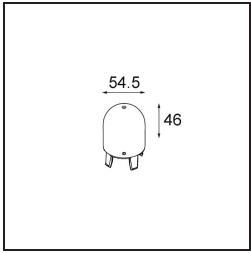

Date
Customer
Project
Type

Placebo Suspended Up 60 1x LED 2700K DALI/Push-Dim DI White Structure

Specifications

Material	12620209
Light Source Type	LED
LED Type	PLACEBO - TCI LED 12x 3030
LED technology	LED PCB
CRI	Min. 90
Colour Temperature	2700K
Lifetime	L80B20 @50,000 Hours
Lamp Included	Yes
Number of Light Sources	1
CIE flux code	18 44 71 47 72
Binning (SDCM)	3
Light Direction	Up
Input Voltage	230V
Luminaire power (W)	9.0
Electrical Class	I
IP Rating	20
Glow wire rating (°C)	960
Dimming Protocol	DALI, Push-Dim
DALI Standard	DALI-2
Indoor/Outdoor	Indoor
Application	Ceiling
Mounting	Suspended
Adjustability	Not Applicable
Distance to Lighted Object (m)	0,1
Primary Colour & Primary Finish	White, Structure
Gross weight (g)	790.0
Luminous flux per lamp (lm)	608
Efficacy (lm/W)	67
Glare rating	17
Remark	<ul style="list-style-type: none"> • Glass ball or tube not included • Longer suspension cable on request (standard length is 2 meter) • Lumen output depends on choice of glass accessory

TM30 & CRI diagram

Light distribution & beam diagram

Optical Accessories

12623038 Glass Tube Up 46 Placebo White Matt

12623238 Glass Tube Up 130 Placebo White Matt

12625038 Glass Ball Up 90 Placebo White Matt