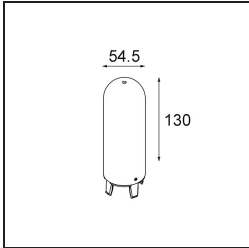

Date
Customer
Project
Type

*Placebo Suspended Up 60 1x LED 2700K 1-10V DI Silver Bronze Brushed Anodised*

**Specifications**

Material	12620184
Light Source Type	LED
LED Type	PLACEBO - TCI LED 12x 3030
LED technology	LED PCB
CRI	Min. 90
Colour Temperature	2700K
Lifetime	L80B20 @50,000 Hours
Lamp Included	Yes
Number of Light Sources	1
CIE flux code	18 44 71 47 72
Binning (SDCM)	3
Light Direction	Up
Input Voltage	230V
Luminaire power (W)	9.0
Electrical Class	I
IP Rating	20
Glow wire rating (°C)	960
Dimming Protocol	1-10V
Indoor/Outdoor	Indoor
Application	Ceiling
Mounting	Suspended
Adjustability	Not Applicable
Distance to Lighted Object (m)	0,1
Primary Colour & Primary Finish	Silver Bronze, Brushed Anodised
Gross weight (g)	790.0
Luminous flux per lamp (lm)	608
Efficacy (lm/W)	67
Glare rating	17
Remark	<ul style="list-style-type: none"> <li>• Glass ball or tube not included</li> <li>• Longer suspension cable on request (standard length is 2 meter)</li> <li>• Lumen output depends on choice of glass accessory</li> </ul>

**TM30 & CRI diagram**

**Light distribution & beam diagram**

**Optical Accessories**

12623038 Glass Tube Up 46 Placebo White Matt

12623238 Glass Tube Up 130 Placebo White Matt

12625038 Glass Ball Up 90 Placebo White Matt