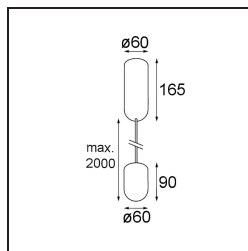

Date
Customer
Project
Type

*Placebo Suspended Up 60 1x LED 2700K 1-10V DI Silver Bronze Brushed Anodised*

**Specifications**

Material	12620184
Light Source Type	LED
LED Type	PLACEBO - TCI LED 12x 3030
LED technology	LED PCB
CRI	Min. 90
Colour Temperature	2700K
Lifetime	L80B20 @50,000 Hours
Lamp Included	Yes
Number of Light Sources	1
CIE flux code	18 44 71 47 72
Binning (SDCM)	3
Light Direction	Up
Input Voltage	230V
Luminaire power (W)	9.0
Electrical Class	I
IP Rating	20
Glow wire rating (°C)	960
Dimming Protocol	1-10V
Indoor/Outdoor	Indoor
Application	Ceiling
Mounting	Suspended
Adjustability	Not Applicable
Distance to Lighted Object (m)	0,1
Primary Colour & Primary Finish	Silver Bronze, Brushed Anodised
Gross weight (g)	790.0
Luminous flux per lamp (lm)	608
Efficacy (lm/W)	67
Glare rating	17
Remark	<ul style="list-style-type: none"> <li>• Glass ball or tube not included</li> <li>• Longer suspension cable on request (standard length is 2 meter)</li> <li>• Lumen output depends on choice of glass accessory</li> </ul>

**TM30 & CRI diagram**

**Light distribution & beam diagram**

**Optical Accessories**

12623038 Glass Tube Up 46 Placebo White Matt

12623238 Glass Tube Up 130 Placebo White Matt

12625038 Glass Ball Up 90 Placebo White Matt