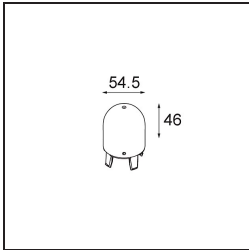

Date
Customer
Project
Type

*Placebo Suspended Up 60 1x LED 2700K 1-10V DI Silver Bronze Brushed Anodised*

**Specifications**

Material	12620184
Light Source Type	LED
LED Type	PLACEBO - TCI LED 12x 3030
LED technology	LED PCB
CRI	Min. 90
Colour Temperature	2700K
Lifetime	L80B20 @50,000 Hours
Lamp Included	Yes
Number of Light Sources	1
CIE flux code	18 44 71 47 72
Binning (SDCM)	3
Light Direction	Up
Input Voltage	230V
Luminaire power (W)	9.0
Electrical Class	I
IP Rating	20
Glow wire rating (°C)	960
Dimming Protocol	1-10V
Indoor/Outdoor	Indoor
Application	Ceiling
Mounting	Suspended
Adjustability	Not Applicable
Distance to Lighted Object (m)	0,1
Primary Colour & Primary Finish	Silver Bronze, Brushed Anodised
Gross weight (g)	790.0
Luminous flux per lamp (lm)	608
Efficacy (lm/W)	67
Glare rating	17
Remark	<ul style="list-style-type: none"> <li>• Glass ball or tube not included</li> <li>• Longer suspension cable on request (standard length is 2 meter)</li> <li>• Lumen output depends on choice of glass accessory</li> </ul>

**TM30 & CRI diagram**

**Light distribution & beam diagram**

**Optical Accessories**

12623038 Glass Tube Up 46 Placebo White Matt

12623238 Glass Tube Up 130 Placebo White Matt

12625038 Glass Ball Up 90 Placebo White Matt