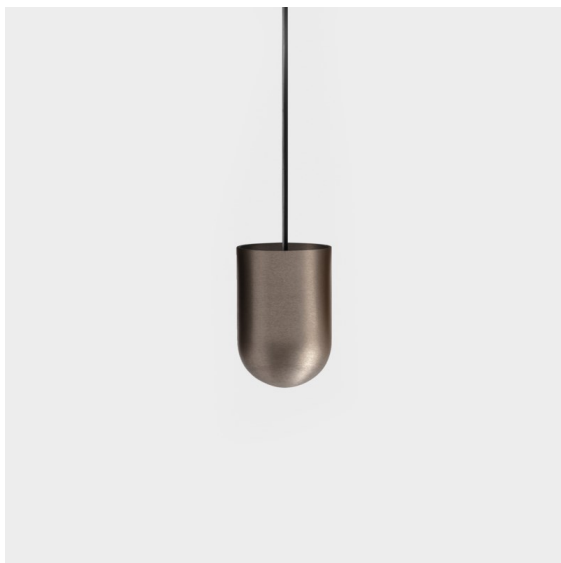

Date
Customer
Project
Type

*Placebo Suspended Up 60 1x LED 2700K 1-10V DI Silver Bronze Brushed Anodised*

**Specifications**

Material	12620184
Light Source Type	LED
LED Type	PLACEBO - TCI LED 12x 3030
LED technology	LED PCB
CRI	Min. 90
Colour Temperature	2700K
Lifetime	L80B20 @50,000 Hours
Lamp Included	Yes
Number of Light Sources	1
CIE flux code	18 44 71 47 72
Binning (SDCM)	3
Light Direction	Up
Input Voltage	230V
Luminaire power (W)	9.0
Electrical Class	I
IP Rating	20
Glow wire rating (°C)	960
Dimming Protocol	1-10V
Indoor/Outdoor	Indoor
Application	Ceiling
Mounting	Suspended
Adjustability	Not Applicable
Distance to Lighted Object (m)	0,1
Primary Colour & Primary Finish	Silver Bronze, Brushed Anodised
Gross weight (g)	790.0
Luminous flux per lamp (lm)	608
Efficacy (lm/W)	67
Glare rating	17
Remark	<ul style="list-style-type: none"> <li>• Glass ball or tube not included</li> <li>• Longer suspension cable on request (standard length is 2 meter)</li> <li>• Lumen output depends on choice of glass accessory</li> </ul>

Placebo is a paradigm of playful choices of up and down light. You will soon discover the many options it comes with, giving you even more choices. Different shapes, sizes and shades designed for you, and then add all the colour combinations. All playful instruments to turn your creative vision into lovely rhythms of pure forms and light.

**TM30 & CRI diagram**

**Light distribution & beam diagram**

**Optical Accessories**

12623038 Glass Tube Up 46 Placebo White Matt

12623238 Glass Tube Up 130 Placebo White Matt

12625038 Glass Ball Up 90 Placebo White Matt

12625238 Glass Ball Up 155 Placebo White Matt

**Decorative Accessories**

- 12628017 Shade Beanie Placebo Champagne Brushed
- 12628018 Shade Beanie Placebo Bronze Brushed
- 12628038 Shade Beanie Placebo Grey White Matt
- 12628083 Shade Beanie Placebo Black Matt