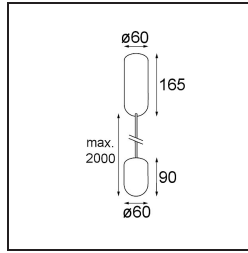

Date
Customer
Project
Type

Placebo Suspended Up 60 1x LED 2700K 1-10V DI Bronze Brushed Anodised

Specifications

Material	12620182
Light Source Type	LED
LED Type	PLACEBO - TCI LED 12x 3030
LED technology	LED PCB
CRI	Min. 90
Colour Temperature	2700K
Lifetime	L80B20 @50,000 Hours
Lamp Included	Yes
Number of Light Sources	1
CIE flux code	18 44 71 47 72
Binning (SDCM)	3
Light Direction	Up
Input Voltage	230V
Luminaire power (W)	9.0
Electrical Class	I
IP Rating	20
Glow wire rating (°C)	960
Dimming Protocol	1-10V
Indoor/Outdoor	Indoor
Application	Ceiling
Mounting	Suspended
Adjustability	Not Applicable
Distance to Lighted Object (m)	0,1
Primary Colour & Primary Finish	Bronze, Brushed Anodised
Gross weight (g)	790.0
Luminous flux per lamp (lm)	608
Efficacy (lm/W)	67
Glare rating	17
Remark	<ul style="list-style-type: none"> • Glass ball or tube not included • Longer suspension cable on request (standard length is 2 meter) • Lumen output depends on choice of glass accessory

TM30 & CRI diagram

Light distribution & beam diagram

Diagrams

Optical Accessories

12623038 Glass Tube Up 46 Placebo White Matt

12623238 Glass Tube Up 130 Placebo White Matt

12625038 Glass Ball Up 90 Placebo White Matt