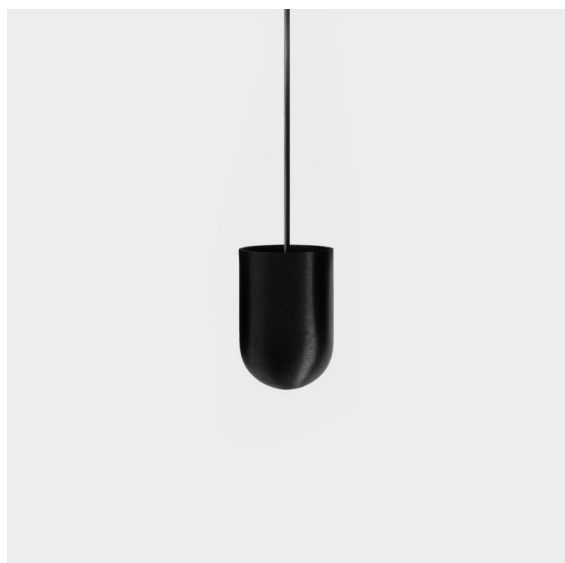

Date
Customer
Project
Type

*Placebo Suspended Up 60 1x LED 2700K 1-10V DI Black Brushed Anodised*

**Specifications**

Material	12620181
Light Source Type	LED
LED Type	PLACEBO - TCI LED 12x 3030
LED technology	LED PCB
CRI	Min. 90
Colour Temperature	2700K
Lifetime	L80B20 @50,000 Hours
Lamp Included	Yes
Number of Light Sources	1
CIE flux code	18 44 71 47 72
Binning (SDCM)	3
Light Direction	Up
Input Voltage	230V
Luminaire power (W)	9.0
Electrical Class	I
IP Rating	20
Glow wire rating (°C)	960
Dimming Protocol	1-10V
Indoor/Outdoor	Indoor
Application	Ceiling
Mounting	Suspended
Adjustability	Not Applicable
Distance to Lighted Object (m)	0,1
Primary Colour & Primary Finish	Black, Brushed Anodised
Gross weight (g)	790.0
Luminous flux per lamp (lm)	608
Efficacy (lm/W)	67
Glare rating	17
Remark	<ul style="list-style-type: none"> <li>• Glass ball or tube not included</li> <li>• Longer suspension cable on request (standard length is 2 meter)</li> <li>• Lumen output depends on choice of glass accessory</li> </ul>

Placebo is a paradigm of playful choices of up and down light. You will soon discover the many options it comes with, giving you even more choices. Different shapes, sizes and shades designed for you, and then add all the colour combinations. All playful instruments to turn your creative vision into lovely rhythms of pure forms and light.

**TM30 & CRI diagram**

**Light distribution & beam diagram**

Diagrams

**Optical Accessories**

12623038 Glass Tube Up 46 Placebo White Matt

12623238 Glass Tube Up 130 Placebo White Matt

12625038 Glass Ball Up 90 Placebo White Matt

12625238 Glass Ball Up 155 Placebo White Matt

**Decorative Accessories**

- 12628017 Shade Beanie Placebo Champagne Brushed
- 12628018 Shade Beanie Placebo Bronze Brushed
- 12628038 Shade Beanie Placebo Grey White Matt
- 12628083 Shade Beanie Placebo Black Matt