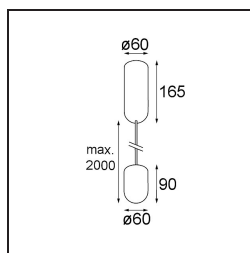

Date
Customer
Project
Type

*Placebo Suspended Up 60 1x LED 2700K 1-10V DI Black Brushed Anodised*

**Specifications**

Material	12620181
Light Source Type	LED
LED Type	PLACEBO - TCI LED 12x 3030
LED technology	LED PCB
CRI	Min. 90
Colour Temperature	2700K
Lifetime	L80B20 @50,000 Hours
Lamp Included	Yes
Number of Light Sources	1
CIE flux code	18 44 71 47 72
Binning (SDCM)	3
Light Direction	Up
Input Voltage	230V
Luminaire power (W)	9.0
Electrical Class	I
IP Rating	20
Glow wire rating (°C)	960
Dimming Protocol	1-10V
Indoor/Outdoor	Indoor
Application	Ceiling
Mounting	Suspended
Adjustability	Not Applicable
Distance to Lighted Object (m)	0,1
Primary Colour & Primary Finish	Black, Brushed Anodised
Gross weight (g)	790.0
Luminous flux per lamp (lm)	608
Efficacy (lm/W)	67
Glare rating	17
Remark	<ul style="list-style-type: none"> <li>• Glass ball or tube not included</li> <li>• Longer suspension cable on request (standard length is 2 meter)</li> <li>• Lumen output depends on choice of glass accessory</li> </ul>

**TM30 & CRI diagram**

**Light distribution & beam diagram**

Diagrams

**Optical Accessories**

12623038 Glass Tube Up 46 Placebo White Matt

12623238 Glass Tube Up 130 Placebo White Matt

12625038 Glass Ball Up 90 Placebo White Matt