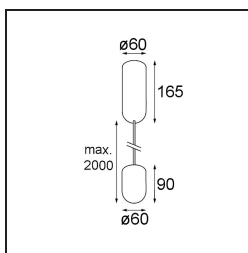

Date
Customer
Project
Type

Placebo Suspended Up 60 lx LED 2700K 1-10V DI Champagne Brushed Anodised

Specifications

Material	12620141
Light Source Type	LED
LED Type	PLACEBO - TCI LED 12x 3030
LED technology	LED PCB
CRI	Min. 90
Colour Temperature	2700K
Lifetime	L80B20 @50,000 Hours
Lamp Included	Yes
Number of Light Sources	1
CIE flux code	18 44 71 47 72
Binning (SDCM)	3
Light Direction	Up
Input Voltage	230V
Luminaire power (W)	9.0
Electrical Class	I
IP Rating	20
Glow wire rating (°C)	960
Dimming Protocol	1-10V
Indoor/Outdoor	Indoor
Application	Ceiling
Mounting	Suspended
Adjustability	Not Applicable
Distance to Lighted Object (m)	0,1
Primary Colour & Primary Finish	Champagne, Brushed Anodised
Gross weight (g)	790.0
Luminous flux per lamp (lm)	608
Efficacy (lm/W)	67
Glare rating	17
Remark	<ul style="list-style-type: none"> • Glass ball or tube not included • Longer suspension cable on request (standard length is 2 meter) • Lumen output depends on choice of glass accessory

TM30 & CRI diagram

Light distribution & beam diagram

Diagrams

Optical Accessories

12623038 Glass Tube Up 46 Placebo White Matt

12623238 Glass Tube Up 130 Placebo White Matt

12625038 Glass Ball Up 90 Placebo White Matt