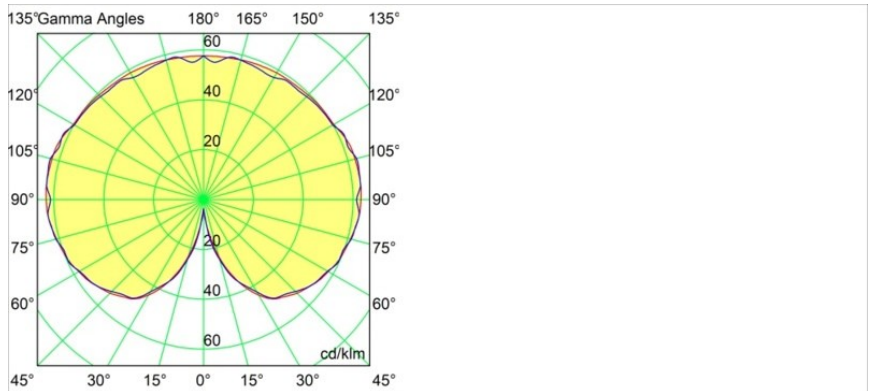

Light distribution & beam diagram