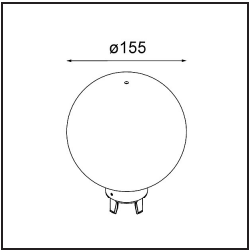

Specifications

Material	12620084
Light Source Type	LED
LED Type	PLACEBO - TCI LED 12x 3030
LED technology	LED PCB
CRI	Min. 90
Colour Temperature	2700K
Lifetime	L80B20 @50,000 Hours
Lamp Included	Yes
Number of Light Sources	1
CIE flux code	18 44 71 47 72
Binning (SDCM)	3
Light Direction	Up
Input Voltage	230V
Luminaire power (W)	9.0
Electrical Class	I
IP Rating	20
Glow wire rating (°C)	960
Dimming Protocol	Trailing Edge
Indoor/Outdoor	Indoor
Application	Ceiling
Mounting	Suspended
Adjustability	Not Applicable
Distance to Lighted Object (m)	0,1
Primary Colour & Primary Finish	Silver Bronze, Brushed Anodised
Gross weight (g)	790.0
Luminous flux per lamp (lm)	608
Efficacy (lm/W)	67
Glare rating	17
Remark	<ul style="list-style-type: none"> • Glass ball or tube not included • Longer suspension cable on request (standard length is 2 meter) • Lumen output depends on choice of glass accessory

TM30 & CRI diagram

Light distribution & beam diagram

Diagrams

Optical Accessories

12623038 Glass Tube Up 46 Placebo White Matt

12623238 Glass Tube Up 130 Placebo White Matt

12625038 Glass Ball Up 90 Placebo White Matt