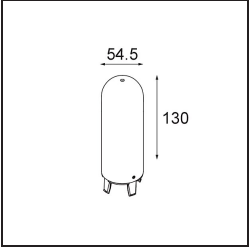

Specifications

Material	12620084
Light Source Type	LED
LED Type	PLACEBO - TCI LED 12x 3030
LED technology	LED PCB
CRI	Min. 90
Colour Temperature	2700K
Lifetime	L80B20 @50,000 Hours
Lamp Included	Yes
Number of Light Sources	1
CIE flux code	18 44 71 47 72
Binning (SDCM)	3
Light Direction	Up
Input Voltage	230V
Luminaire power (W)	9.0
Electrical Class	I
IP Rating	20
Glow wire rating (°C)	960
Dimming Protocol	Trailing Edge
Indoor/Outdoor	Indoor
Application	Ceiling
Mounting	Suspended
Adjustability	Not Applicable
Distance to Lighted Object (m)	0,1
Primary Colour & Primary Finish	Silver Bronze, Brushed Anodised
Gross weight (g)	790.0
Luminous flux per lamp (lm)	608
Efficacy (lm/W)	67
Glare rating	17
Remark	<ul style="list-style-type: none"> • Glass ball or tube not included • Longer suspension cable on request (standard length is 2 meter) • Lumen output depends on choice of glass accessory

TM30 & CRI diagram

Light distribution & beam diagram

Diagrams

Optical Accessories

12623038 Glass Tube Up 46 Placebo White Matt

12623238 Glass Tube Up 130 Placebo White Matt

12625038 Glass Ball Up 90 Placebo White Matt