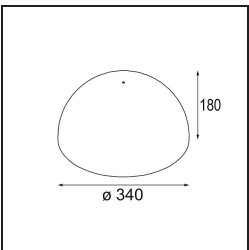

Decorative Accessories

- 12628017 Shade Beanie Placebo Champagne Brushed
- 12628018 Shade Beanie Placebo Bronze Brushed
- 12628038 Shade Beanie Placebo Grey White Matt
- 12628083 Shade Beanie Placebo Black Matt