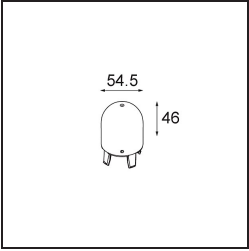

Specifications

Material	12620084
Light Source Type	LED
LED Type	PLACEBO - TCI LED 12x 3030
LED technology	LED PCB
CRI	Min. 90
Colour Temperature	2700K
Lifetime	L80B20 @50,000 Hours
Lamp Included	Yes
Number of Light Sources	1
CIE flux code	18 44 71 47 72
Binning (SDCM)	3
Light Direction	Up
Input Voltage	230V
Luminaire power (W)	9.0
Electrical Class	I
IP Rating	20
Glow wire rating (°C)	960
Dimming Protocol	Trailing Edge
Indoor/Outdoor	Indoor
Application	Ceiling
Mounting	Suspended
Adjustability	Not Applicable
Distance to Lighted Object (m)	0,1
Primary Colour & Primary Finish	Silver Bronze, Brushed Anodised
Gross weight (g)	790.0
Luminous flux per lamp (lm)	608
Efficacy (lm/W)	67
Glare rating	17
Remark	<ul style="list-style-type: none"> • Glass ball or tube not included • Longer suspension cable on request (standard length is 2 meter) • Lumen output depends on choice of glass accessory

TM30 & CRI diagram

Light distribution & beam diagram

Diagrams

Optical Accessories

12623038 Glass Tube Up 46 Placebo White Matt

12623238 Glass Tube Up 130 Placebo White Matt

12625038 Glass Ball Up 90 Placebo White Matt