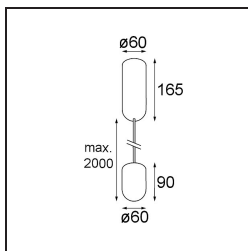

| |
|----------|
| Date |
| Customer |
| Project |
| Type |

Placebo Suspended Up 60 1x LED 2700K Trailing Edge DI Silver Bronze Brushed Anodised

Specifications

| | |
|---------------------------------|---|
| Material | 12620084 |
| Light Source Type | LED |
| LED Type | PLACEBO - TCI LED 12x 3030 |
| LED technology | LED PCB |
| CRI | Min. 90 |
| Colour Temperature | 2700K |
| Lifetime | L80B20 @50,000 Hours |
| Lamp Included | Yes |
| Number of Light Sources | 1 |
| CIE flux code | 18 44 71 47 72 |
| Binning (SDCM) | 3 |
| Light Direction | Up |
| Input Voltage | 230V |
| Luminaire power (W) | 9.0 |
| Electrical Class | I |
| IP Rating | 20 |
| Glow wire rating (°C) | 960 |
| Dimming Protocol | Trailing Edge |
| Indoor/Outdoor | Indoor |
| Application | Ceiling |
| Mounting | Suspended |
| Adjustability | Not Applicable |
| Distance to Lighted Object (m) | 0,1 |
| Primary Colour & Primary Finish | Silver Bronze, Brushed Anodised |
| Gross weight (g) | 790.0 |
| Luminous flux per lamp (lm) | 608 |
| Efficacy (lm/W) | 67 |
| Glare rating | 17 |
| Remark | <ul style="list-style-type: none"> • Glass ball or tube not included • Longer suspension cable on request (standard length is 2 meter) • Lumen output depends on choice of glass accessory |

TM30 & CRI diagram

Light distribution & beam diagram

Optical Accessories

12623038 Glass Tube Up 46 Placebo White Matt

12623238 Glass Tube Up 130 Placebo White Matt

12625038 Glass Ball Up 90 Placebo White Matt