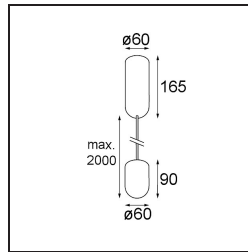

Specifications

Material	12620084
Light Source Type	LED
LED Type	PLACEBO - TCI LED 12x 3030
LED technology	LED PCB
CRI	Min. 90
Colour Temperature	2700K
Lifetime	L80B20 @50,000 Hours
Lamp Included	Yes
Number of Light Sources	1
CIE flux code	18 44 71 47 72
Binning (SDCM)	3
Light Direction	Up
Input Voltage	230V
Luminaire power (W)	9.0
Electrical Class	I
IP Rating	20
Glow wire rating (°C)	960
Dimming Protocol	Trailing Edge
Indoor/Outdoor	Indoor
Application	Ceiling
Mounting	Suspended
Adjustability	Not Applicable
Distance to Lighted Object (m)	0,1
Primary Colour & Primary Finish	Silver Bronze, Brushed Anodised
Gross weight (g)	790.0
Luminous flux per lamp (lm)	608
Efficacy (lm/W)	67
Glare rating	17
Remark	<ul style="list-style-type: none"> • Glass ball or tube not included • Longer suspension cable on request (standard length is 2 meter) • Lumen output depends on choice of glass accessory

TM30 & CRI diagram

Light distribution & beam diagram

Diagrams

Optical Accessories

12623038 Glass Tube Up 46 Placebo White Matt

12623238 Glass Tube Up 130 Placebo White Matt

12625038 Glass Ball Up 90 Placebo White Matt