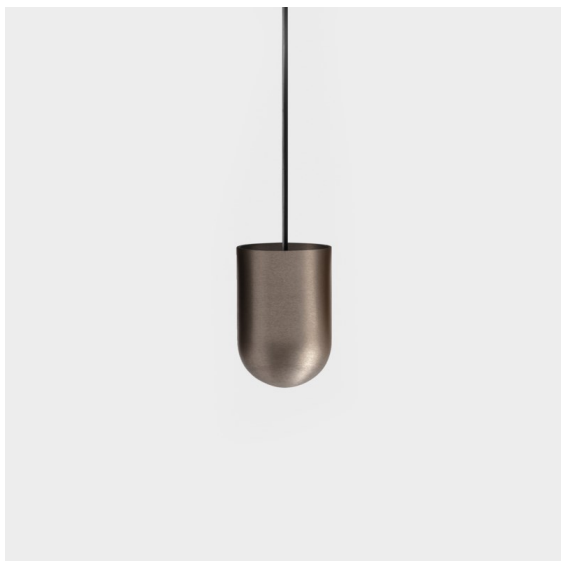

| |
|----------|
| Date |
| Customer |
| Project |
| Type |

Placebo Suspended Up 60 1x LED 2700K Trailing Edge DI Silver Bronze Brushed Anodised

Specifications

| | |
|---------------------------------|---|
| Material | 12620084 |
| Light Source Type | LED |
| LED Type | PLACEBO - TCI LED 12x 3030 |
| LED technology | LED PCB |
| CRI | Min. 90 |
| Colour Temperature | 2700K |
| Lifetime | L80B20 @50,000 Hours |
| Lamp Included | Yes |
| Number of Light Sources | 1 |
| CIE flux code | 18 44 71 47 72 |
| Binning (SDCM) | 3 |
| Light Direction | Up |
| Input Voltage | 230V |
| Luminaire power (W) | 9.0 |
| Electrical Class | I |
| IP Rating | 20 |
| Glow wire rating (°C) | 960 |
| Dimming Protocol | Trailing Edge |
| Indoor/Outdoor | Indoor |
| Application | Ceiling |
| Mounting | Suspended |
| Adjustability | Not Applicable |
| Distance to Lighted Object (m) | 0,1 |
| Primary Colour & Primary Finish | Silver Bronze, Brushed Anodised |
| Gross weight (g) | 790.0 |
| Luminous flux per lamp (lm) | 608 |
| Efficacy (lm/W) | 67 |
| Glare rating | 17 |
| Remark | <ul style="list-style-type: none"> • Glass ball or tube not included • Longer suspension cable on request (standard length is 2 meter) • Lumen output depends on choice of glass accessory |

Placebo is a paradigm of playful choices of up and down light. You will soon discover the many options it comes with, giving you even more choices. Different shapes, sizes and shades designed for you, and then add all the colour combinations. All playful instruments to turn your creative vision into lovely rhythms of pure forms and light.

TM30 & CRI diagram

Light distribution & beam diagram

Optical Accessories

12623038 Glass Tube Up 46 Placebo White Matt

12623238 Glass Tube Up 130 Placebo White Matt

12625038 Glass Ball Up 90 Placebo White Matt