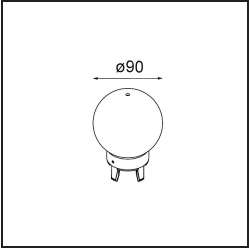

Specifications

Material	12620084
Light Source Type	LED
LED Type	PLACEBO - TCI LED 12x 3030
LED technology	LED PCB
CRI	Min. 90
Colour Temperature	2700K
Lifetime	L80B20 @50,000 Hours
Lamp Included	Yes
Number of Light Sources	1
CIE flux code	18 44 71 47 72
Binning (SDCM)	3
Light Direction	Up
Input Voltage	230V
Luminaire power (W)	9.0
Electrical Class	I
IP Rating	20
Glow wire rating (°C)	960
Dimming Protocol	Trailing Edge
Indoor/Outdoor	Indoor
Application	Ceiling
Mounting	Suspended
Adjustability	Not Applicable
Distance to Lighted Object (m)	0,1
Primary Colour & Primary Finish	Silver Bronze, Brushed Anodised
Gross weight (g)	790.0
Luminous flux per lamp (lm)	608
Efficacy (lm/W)	67
Glare rating	17
Remark	<ul style="list-style-type: none"> • Glass ball or tube not included • Longer suspension cable on request (standard length is 2 meter) • Lumen output depends on choice of glass accessory

TM30 & CRI diagram

Light distribution & beam diagram

Diagrams

Optical Accessories

12623038 Glass Tube Up 46 Placebo White Matt

12623238 Glass Tube Up 130 Placebo White Matt

12625038 Glass Ball Up 90 Placebo White Matt