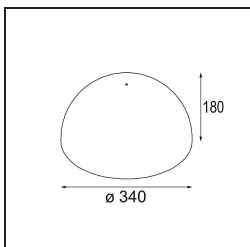

Decoratieve Accessoires

- 12628017 Shade Beanie Placebo Champagne Brushed
- 12628018 Shade Beanie Placebo Bronze Brushed
- 12628038 Shade Beanie Placebo Grey White Matt
- 12628083 Shade Beanie Placebo Black Matt