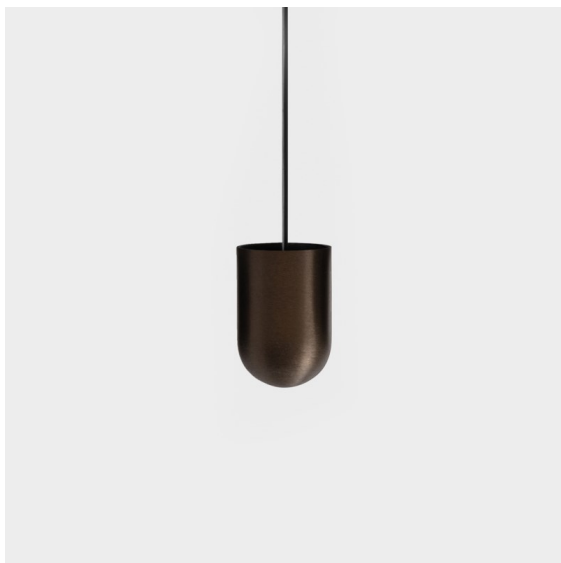

Date
Customer
Project
Type

Placebo Suspended Up 60 1x LED 2700K Trailing Edge DI Bronze Brushed Anodised

Specifications

Material	12620082
Light Source Type	LED
LED Type	PLACEBO - TCI LED 12x 3030
LED technology	LED PCB
CRI	Min. 90
Colour Temperature	2700K
Lifetime	L80B20 @50,000 Hours
Lamp Included	Yes
Number of Light Sources	1
CIE flux code	18 44 71 47 72
Binning (SDCM)	3
Light Direction	Up
Input Voltage	230V
Luminaire power (W)	9.0
Electrical Class	I
IP Rating	20
Glow wire rating (°C)	960
Dimming Protocol	Trailing Edge
Indoor/Outdoor	Indoor
Application	Ceiling
Mounting	Suspended
Adjustability	Not Applicable
Distance to Lighted Object (m)	0,1
Primary Colour & Primary Finish	Bronze, Brushed Anodised
Gross weight (g)	790.0
Luminous flux per lamp (lm)	608
Efficacy (lm/W)	67
Glare rating	17
Remark	<ul style="list-style-type: none"> • Glass ball or tube not included • Longer suspension cable on request (standard length is 2 meter) • Lumen output depends on choice of glass accessory

Placebo is a paradigm of playful choices of up and down light. You will soon discover the many options it comes with, giving you even more choices. Different shapes, sizes and shades designed for you, and then add all the colour combinations. All playful instruments to turn your creative vision into lovely rhythms of pure forms and light.

TM30 & CRI diagram

Light distribution & beam diagram

Diagrams

Optical Accessories

12623038 Glass Tube Up 46 Placebo White Matt

12623238 Glass Tube Up 130 Placebo White Matt

12625038 Glass Ball Up 90 Placebo White Matt

12625238 Glass Ball Up 155 Placebo White Matt

Decorative Accessories

- 12628017 Shade Beanie Placebo Champagne Brushed
- 12628018 Shade Beanie Placebo Bronze Brushed
- 12628038 Shade Beanie Placebo Grey White Matt
- 12628083 Shade Beanie Placebo Black Matt