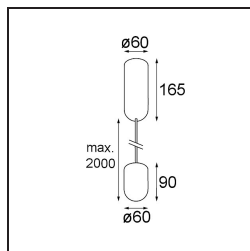

Date
Customer
Project
Type

Placebo Suspended Up 60 1x LED 2700K Trailing Edge DI Bronze Brushed Anodised

Specifications

Material	12620082
Light Source Type	LED
LED Type	PLACEBO - TCI LED 12x 3030
LED technology	LED PCB
CRI	Min. 90
Colour Temperature	2700K
Lifetime	L80B20 @50,000 Hours
Lamp Included	Yes
Number of Light Sources	1
CIE flux code	18 44 71 47 72
Binning (SDCM)	3
Light Direction	Up
Input Voltage	230V
Luminaire power (W)	9.0
Electrical Class	I
IP Rating	20
Glow wire rating (°C)	960
Dimming Protocol	Trailing Edge
Indoor/Outdoor	Indoor
Application	Ceiling
Mounting	Suspended
Adjustability	Not Applicable
Distance to Lighted Object (m)	0,1
Primary Colour & Primary Finish	Bronze, Brushed Anodised
Gross weight (g)	790.0
Luminous flux per lamp (lm)	608
Efficacy (lm/W)	67
Glare rating	17
Remark	<ul style="list-style-type: none"> • Glass ball or tube not included • Longer suspension cable on request (standard length is 2 meter) • Lumen output depends on choice of glass accessory

TM30 & CRI diagram

Light distribution & beam diagram

Diagrams

Optical Accessories

12623038 Glass Tube Up 46 Placebo White Matt

12623238 Glass Tube Up 130 Placebo White Matt

12625038 Glass Ball Up 90 Placebo White Matt