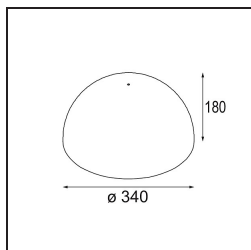

Accessori Decorativi

- 12628017 Shade Beanie Placebo Champagne Brushed
- 12628018 Shade Beanie Placebo Bronze Brushed
- 12628038 Shade Beanie Placebo Grey White Matt
- 12628083 Shade Beanie Placebo Black Matt