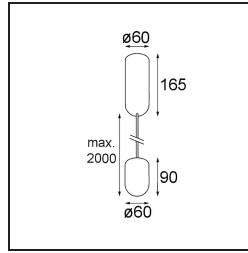

Date
Customer
Project
Type

*Placebo Suspended Up 60 1x LED 2700K Trailing Edge DI Black Brushed Anodised*

**Specifications**

Material	12620081
Light Source Type	LED
LED Type	PLACEBO - TCI LED 12x 3030
LED technology	LED PCB
CRI	Min. 90
Colour Temperature	2700K
Lifetime	L80B20 @50,000 Hours
Lamp Included	Yes
Number of Light Sources	1
CIE flux code	18 44 71 47 72
Binning (SDCM)	3
Light Direction	Up
Input Voltage	230V
Luminaire power (W)	9.0
Electrical Class	I
IP Rating	20
Glow wire rating (°C)	960
Dimming Protocol	Trailing Edge
Indoor/Outdoor	Indoor
Application	Ceiling
Mounting	Suspended
Adjustability	Not Applicable
Distance to Lighted Object (m)	0,1
Primary Colour & Primary Finish	Black, Brushed Anodised
Gross weight (g)	790.0
Luminous flux per lamp (lm)	608
Efficacy (lm/W)	67
Glare rating	17
Remark	<ul style="list-style-type: none"> <li>• Glass ball or tube not included</li> <li>• Longer suspension cable on request (standard length is 2 meter)</li> <li>• Lumen output depends on choice of glass accessory</li> </ul>

**TM30 & CRI diagram**

**Light distribution & beam diagram**

*Optical Accessories*

12623038 Glass Tube Up 46 Placebo White Matt

12623238 Glass Tube Up 130 Placebo White Matt

12625038 Glass Ball Up 90 Placebo White Matt