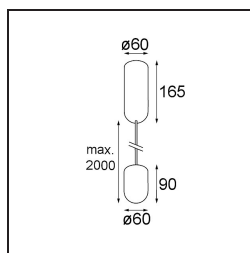

Date
Customer
Project
Type

Placebo Suspended Up 60 1x LED 2700K Trailing Edge DI Champagne Brushed Anodised

Specifications

Material	12620041
Light Source Type	LED
LED Type	PLACEBO - TCI LED 12x 3030
LED technology	LED PCB
CRI	Min. 90
Colour Temperature	2700K
Lifetime	L80B20 @50,000 Hours
Lamp Included	Yes
Number of Light Sources	1
CIE flux code	18 44 71 47 72
Binning (SDCM)	3
Light Direction	Up
Input Voltage	230V
Luminaire power (W)	9.0
Electrical Class	I
IP Rating	20
Glow wire rating (°C)	960
Dimming Protocol	Trailing Edge
Indoor/Outdoor	Indoor
Application	Ceiling
Mounting	Suspended
Adjustability	Not Applicable
Distance to Lighted Object (m)	0,1
Primary Colour & Primary Finish	Champagne, Brushed Anodised
Gross weight (g)	790.0
Luminous flux per lamp (lm)	608
Efficacy (lm/W)	67
Glare rating	17
Remark	<ul style="list-style-type: none"> • Glass ball or tube not included • Longer suspension cable on request (standard length is 2 meter) • Lumen output depends on choice of glass accessory

TM30 & CRI diagram

Light distribution & beam diagram

Diagrams

Optical Accessories

12623038 Glass Tube Up 46 Placebo White Matt

12623238 Glass Tube Up 130 Placebo White Matt

12625038 Glass Ball Up 90 Placebo White Matt