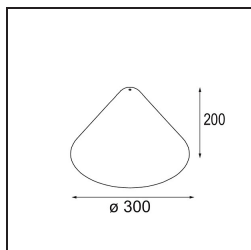

- **12629017** Shade Douli Placebo Champagne Brushed
- **12629018** Shade Douli Placebo Bronze Brushed
- **12629038** Shade Douli Placebo Grey White Matt
- **12629083** Shade Douli Placebo Black Matt

Choose a required accessory