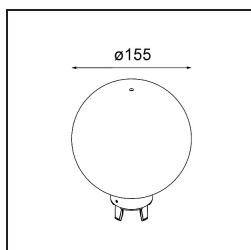

TM30 & CRI diagram

Light distribution & beam diagram

Accessorio Ottico

12623038 Glass Tube Up 46 Placebo White Matt

12623238 Glass Tube Up 130 Placebo White Matt

12625038 Glass Ball Up 90 Placebo White Matt