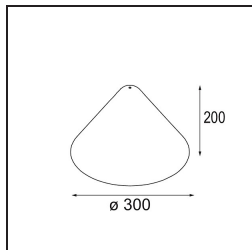

- **12629017** Shade Douli Placebo Champagne Brushed
- **12629018** Shade Douli Placebo Bronze Brushed
- **12629038** Shade Douli Placebo Grey White Matt
- **12629083** Shade Douli Placebo Black Matt

Choose a required accessory