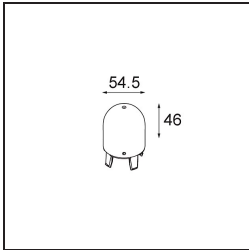

Date
Customer
Project
Type

Placebo Suspended Up 60 1x LED 2700K Trailing Edge DI Black Structure

Specifications

Material	12620032
Light Source Type	LED
LED Type	PLACEBO - TCI LED 12x 3030
LED technology	LED PCB
CRI	Min. 90
Colour Temperature	2700K
Lifetime	L80B20 @50,000 Hours
Lamp Included	Yes
Number of Light Sources	1
CIE flux code	18 44 71 47 72
Binning (SDCM)	3
Light Direction	Up
Input Voltage	230V
Luminaire power (W)	9.0
Electrical Class	I
IP Rating	20
Glow wire rating (°C)	960
Dimming Protocol	Trailing Edge
Indoor/Outdoor	Indoor
Application	Ceiling
Mounting	Suspended
Adjustability	Not Applicable
Distance to Lighted Object (m)	0,1
Primary Colour & Primary Finish	Black, Structure
Gross weight (g)	790.0
Luminous flux per lamp (lm)	608
Efficacy (lm/W)	67
Glare rating	17
Remark	<ul style="list-style-type: none"> • Glass ball or tube not included • Longer suspension cable on request (standard length is 2 meter) • Lumen output depends on choice of glass accessory

TM30 & CRI diagram

Light distribution & beam diagram

Optical Accessories

12623038 Glass Tube Up 46 Placebo White Matt

12623238 Glass Tube Up 130 Placebo White Matt

12625038 Glass Ball Up 90 Placebo White Matt