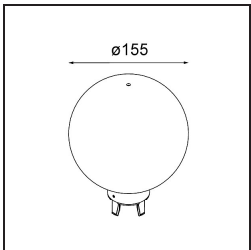

Date
Customer
Project
Type

Placebo Suspended Up 60 1x LED 2700K Trailing Edge DI Black Structure

Specifications

Material	12620032
Light Source Type	LED
LED Type	PLACEBO - TCI LED 12x 3030
LED technology	LED PCB
CRI	Min. 90
Colour Temperature	2700K
Lifetime	L80B20 @50,000 Hours
Lamp Included	Yes
Number of Light Sources	1
CIE flux code	18 44 71 47 72
Binning (SDCM)	3
Light Direction	Up
Input Voltage	230V
Luminaire power (W)	9.0
Electrical Class	I
IP Rating	20
Glow wire rating (°C)	960
Dimming Protocol	Trailing Edge
Indoor/Outdoor	Indoor
Application	Ceiling
Mounting	Suspended
Adjustability	Not Applicable
Distance to Lighted Object (m)	0,1
Primary Colour & Primary Finish	Black, Structure
Gross weight (g)	790.0
Luminous flux per lamp (lm)	608
Efficacy (lm/W)	67
Glare rating	17
Remark	<ul style="list-style-type: none"> • Glass ball or tube not included • Longer suspension cable on request (standard length is 2 meter) • Lumen output depends on choice of glass accessory

TM30 & CRI diagram

Light distribution & beam diagram

Diagrams

Optical Accessories

12623038 Glass Tube Up 46 Placebo White Matt

12623238 Glass Tube Up 130 Placebo White Matt

12625038 Glass Ball Up 90 Placebo White Matt