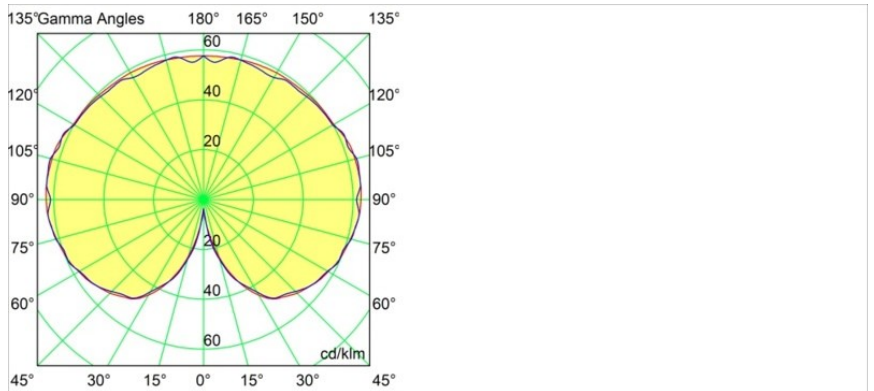

Date
Customer
Project
Type

Placebo Suspended Up 60 1x LED 2700K Trailing Edge DI Black Structure

Specifications

Material	12620032
Light Source Type	LED
LED Type	PLACEBO - TCI LED 12x 3030
LED technology	LED PCB
CRI	Min. 90
Colour Temperature	2700K
Lifetime	L80B20 @50,000 Hours
Lamp Included	Yes
Number of Light Sources	1
CIE flux code	18 44 71 47 72
Binning (SDCM)	3
Light Direction	Up
Input Voltage	230V
Luminaire power (W)	9.0
Electrical Class	I
IP Rating	20
Glow wire rating (°C)	960
Dimming Protocol	Trailing Edge
Indoor/Outdoor	Indoor
Application	Ceiling
Mounting	Suspended
Adjustability	Not Applicable
Distance to Lighted Object (m)	0,1
Primary Colour & Primary Finish	Black, Structure
Gross weight (g)	790.0
Luminous flux per lamp (lm)	608
Efficacy (lm/W)	67
Glare rating	17
Remark	<ul style="list-style-type: none"> • Glass ball or tube not included • Longer suspension cable on request (standard length is 2 meter) • Lumen output depends on choice of glass accessory

TM30 & CRI diagram

Light distribution & beam diagram

Diagrams

Optical Accessories

12623038 Glass Tube Up 46 Placebo White Matt

12623238 Glass Tube Up 130 Placebo White Matt

12625038 Glass Ball Up 90 Placebo White Matt