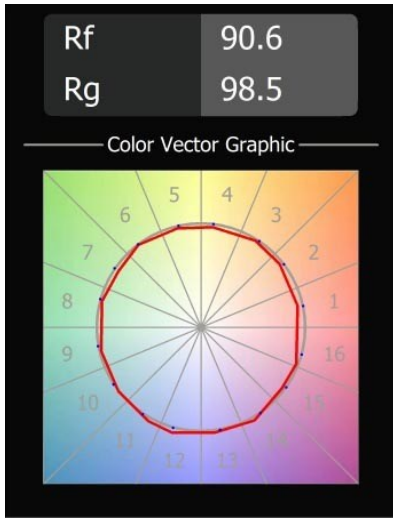

Date
Customer
Project
Type

Placebo Suspended Up 60 1x LED 2700K Trailing Edge DI Black Structure

Specifications

Material	12620032
Light Source Type	LED
LED Type	PLACEBO - TCI LED 12x 3030
LED technology	LED PCB
CRI	Min. 90
Colour Temperature	2700K
Lifetime	L80B20 @50,000 Hours
Lamp Included	Yes
Number of Light Sources	1
CIE flux code	18 44 71 47 72
Binning (SDCM)	3
Light Direction	Up
Input Voltage	230V
Luminaire power (W)	9.0
Electrical Class	I
IP Rating	20
Glow wire rating (°C)	960
Dimming Protocol	Trailing Edge
Indoor/Outdoor	Indoor
Application	Ceiling
Mounting	Suspended
Adjustability	Not Applicable
Distance to Lighted Object (m)	0,1
Primary Colour & Primary Finish	Black, Structure
Gross weight (g)	790.0
Luminous flux per lamp (lm)	608
Efficacy (lm/W)	67
Glare rating	17
Remark	<ul style="list-style-type: none"> • Glass ball or tube not included • Longer suspension cable on request (standard length is 2 meter) • Lumen output depends on choice of glass accessory

TM30 & CRI diagram

Light distribution & beam diagram

Diagrams

Optical Accessories

12623038 Glass Tube Up 46 Placebo White Matt

12623238 Glass Tube Up 130 Placebo White Matt

12625038 Glass Ball Up 90 Placebo White Matt