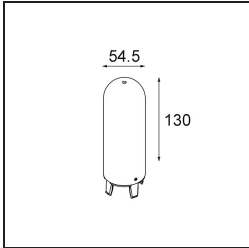

Date
Customer
Project
Type

Placebo Suspended Up 60 1x LED 2700K Trailing Edge DI Black Structure

Specifications

Material	12620032
Light Source Type	LED
LED Type	PLACEBO - TCI LED 12x 3030
LED technology	LED PCB
CRI	Min. 90
Colour Temperature	2700K
Lifetime	L80B20 @50,000 Hours
Lamp Included	Yes
Number of Light Sources	1
CIE flux code	18 44 71 47 72
Binning (SDCM)	3
Light Direction	Up
Input Voltage	230V
Luminaire power (W)	9.0
Electrical Class	I
IP Rating	20
Glow wire rating (°C)	960
Dimming Protocol	Trailing Edge
Indoor/Outdoor	Indoor
Application	Ceiling
Mounting	Suspended
Adjustability	Not Applicable
Distance to Lighted Object (m)	0,1
Primary Colour & Primary Finish	Black, Structure
Gross weight (g)	790.0
Luminous flux per lamp (lm)	608
Efficacy (lm/W)	67
Glare rating	17
Remark	<ul style="list-style-type: none"> • Glass ball or tube not included • Longer suspension cable on request (standard length is 2 meter) • Lumen output depends on choice of glass accessory

TM30 & CRI diagram

Light distribution & beam diagram

Optical Accessories

12623038 Glass Tube Up 46 Placebo White Matt

12623238 Glass Tube Up 130 Placebo White Matt

12625038 Glass Ball Up 90 Placebo White Matt