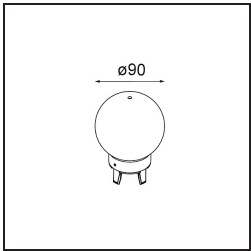

Date
Customer
Project
Type

Placebo Suspended Up 60 1x LED 2700K Trailing Edge DI Black Structure

Specifications

Material	12620032
Light Source Type	LED
LED Type	PLACEBO - TCI LED 12x 3030
LED technology	LED PCB
CRI	Min. 90
Colour Temperature	2700K
Lifetime	L80B20 @50,000 Hours
Lamp Included	Yes
Number of Light Sources	1
CIE flux code	18 44 71 47 72
Binning (SDCM)	3
Light Direction	Up
Input Voltage	230V
Luminaire power (W)	9.0
Electrical Class	I
IP Rating	20
Glow wire rating (°C)	960
Dimming Protocol	Trailing Edge
Indoor/Outdoor	Indoor
Application	Ceiling
Mounting	Suspended
Adjustability	Not Applicable
Distance to Lighted Object (m)	0,1
Primary Colour & Primary Finish	Black, Structure
Gross weight (g)	790.0
Luminous flux per lamp (lm)	608
Efficacy (lm/W)	67
Glare rating	17
Remark	<ul style="list-style-type: none"> • Glass ball or tube not included • Longer suspension cable on request (standard length is 2 meter) • Lumen output depends on choice of glass accessory

TM30 & CRI diagram

Light distribution & beam diagram

Diagrams

Optical Accessories

12623038 Glass Tube Up 46 Placebo White Matt

12623238 Glass Tube Up 130 Placebo White Matt

12625038 Glass Ball Up 90 Placebo White Matt