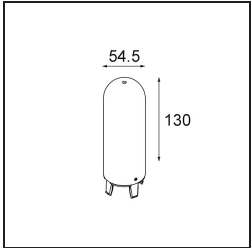

Date
Customer
Project
Type

Placebo Suspended Up 60 1x LED 2700K Trailing Edge DI Black Structure

Specifications

Material	12620032
Light Source Type	LED
LED Type	PLACEBO - TCI LED 12x 3030
LED technology	LED PCB
CRI	Min. 90
Colour Temperature	2700K
Lifetime	L80B20 @50,000 Hours
Lamp Included	Yes
Number of Light Sources	1
CIE flux code	18 44 71 47 72
Binning (SDCM)	3
Light Direction	Up
Input Voltage	230V
Luminaire power (W)	9.0
Electrical Class	I
IP Rating	20
Glow wire rating (°C)	960
Dimming Protocol	Trailing Edge
Indoor/Outdoor	Indoor
Application	Ceiling
Mounting	Suspended
Adjustability	Not Applicable
Distance to Lighted Object (m)	0,1
Primary Colour & Primary Finish	Black, Structure
Gross weight (g)	790.0
Luminous flux per lamp (lm)	608
Efficacy (lm/W)	67
Glare rating	17
Remark	<ul style="list-style-type: none"> • Glass ball or tube not included • Longer suspension cable on request (standard length is 2 meter) • Lumen output depends on choice of glass accessory

TM30 & CRI diagram

Light distribution & beam diagram

Diagrams

Optical Accessories

12623038 Glass Tube Up 46 Placebo White Matt

12623238 Glass Tube Up 130 Placebo White Matt

12625038 Glass Ball Up 90 Placebo White Matt