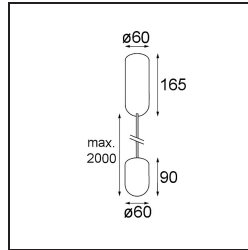

Date
Customer
Project
Type

Placebo Suspended Up 60 1x LED 2700K Trailing Edge DI Black Structure

Specifications

Material	12620032
Light Source Type	LED
LED Type	PLACEBO - TCI LED 12x 3030
LED technology	LED PCB
CRI	Min. 90
Colour Temperature	2700K
Lifetime	L80B20 @50,000 Hours
Lamp Included	Yes
Number of Light Sources	1
CIE flux code	18 44 71 47 72
Binning (SDCM)	3
Light Direction	Up
Input Voltage	230V
Luminaire power (W)	9.0
Electrical Class	I
IP Rating	20
Glow wire rating (°C)	960
Dimming Protocol	Trailing Edge
Indoor/Outdoor	Indoor
Application	Ceiling
Mounting	Suspended
Adjustability	Not Applicable
Distance to Lighted Object (m)	0,1
Primary Colour & Primary Finish	Black, Structure
Gross weight (g)	790.0
Luminous flux per lamp (lm)	608
Efficacy (lm/W)	67
Glare rating	17
Remark	<ul style="list-style-type: none"> • Glass ball or tube not included • Longer suspension cable on request (standard length is 2 meter) • Lumen output depends on choice of glass accessory

TM30 & CRI diagram

Light distribution & beam diagram

Diagrams

Optical Accessories

12623038 Glass Tube Up 46 Placebo White Matt

12623238 Glass Tube Up 130 Placebo White Matt

12625038 Glass Ball Up 90 Placebo White Matt