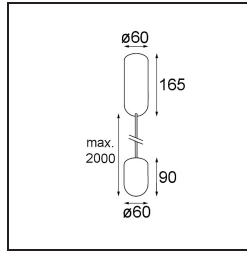

Date
Customer
Project
Type

Placebo Suspended Up 60 1x LED 2700K Trailing Edge DI Black Structure

Specifications

Material	12620032
Light Source Type	LED
LED Type	PLACEBO - TCI LED 12x 3030
LED technology	LED PCB
CRI	Min. 90
Colour Temperature	2700K
Lifetime	L80B20 @50,000 Hours
Lamp Included	Yes
Number of Light Sources	1
CIE flux code	18 44 71 47 72
Binning (SDCM)	3
Light Direction	Up
Input Voltage	230V
Luminaire power (W)	9.0
Electrical Class	I
IP Rating	20
Glow wire rating (°C)	960
Dimming Protocol	Trailing Edge
Indoor/Outdoor	Indoor
Application	Ceiling
Mounting	Suspended
Adjustability	Not Applicable
Distance to Lighted Object (m)	0,1
Primary Colour & Primary Finish	Black, Structure
Gross weight (g)	790.0
Luminous flux per lamp (lm)	608
Efficacy (lm/W)	67
Glare rating	17
Remark	<ul style="list-style-type: none"> • Glass ball or tube not included • Longer suspension cable on request (standard length is 2 meter) • Lumen output depends on choice of glass accessory

TM30 & CRI diagram

Light distribution & beam diagram

Optical Accessories

12623038 Glass Tube Up 46 Placebo White Matt

12623238 Glass Tube Up 130 Placebo White Matt

12625038 Glass Ball Up 90 Placebo White Matt