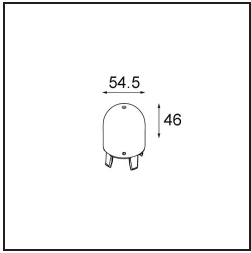

Date
Customer
Project
Type

Placebo Suspended Up 60 1x LED 2700K Trailing Edge DI Black Structure

Specifications

Material	12620032
Light Source Type	LED
LED Type	PLACEBO - TCI LED 12x 3030
LED technology	LED PCB
CRI	Min. 90
Colour Temperature	2700K
Lifetime	L80B20 @50,000 Hours
Lamp Included	Yes
Number of Light Sources	1
CIE flux code	18 44 71 47 72
Binning (SDCM)	3
Light Direction	Up
Input Voltage	230V
Luminaire power (W)	9.0
Electrical Class	I
IP Rating	20
Glow wire rating (°C)	960
Dimming Protocol	Trailing Edge
Indoor/Outdoor	Indoor
Application	Ceiling
Mounting	Suspended
Adjustability	Not Applicable
Distance to Lighted Object (m)	0,1
Primary Colour & Primary Finish	Black, Structure
Gross weight (g)	790.0
Luminous flux per lamp (lm)	608
Efficacy (lm/W)	67
Glare rating	17
Remark	<ul style="list-style-type: none"> • Glass ball or tube not included • Longer suspension cable on request (standard length is 2 meter) • Lumen output depends on choice of glass accessory

TM30 & CRI diagram

Light distribution & beam diagram

Diagrams

Optical Accessories

12623038 Glass Tube Up 46 Placebo White Matt

12623238 Glass Tube Up 130 Placebo White Matt

12625038 Glass Ball Up 90 Placebo White Matt