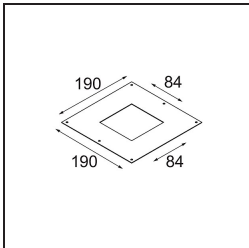

12291230 Plaster Kit 190x190 - 84x84 1x

■ Choose a required accessory