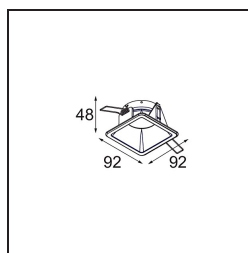

|          |
|----------|
| Date     |
| Customer |
| Project  |
| Type     |

*FFD\_Lotis Square Recessed 1x IP55 M-LED DE Black Structure*

Lotis Square is a compact, square version of our successful Lotis Round series. The bulb sits deep in a conical cup, making it less visible. An IP variant for use in damp rooms and environments is also available. Then, there is Lotis Square with LED, using our M-LED 50 module. This one allows you to choose from a large range of light colours and three different beam angles (spot, medium or flood).

**Specifications**

|                                 |  |
|---------------------------------|--|
| Material                        | 12619108   |
| Light Source Type               | M-LED  |
| Lifetime                        | L80B20 @50,000 Hours   |
| Lamp Included                   | No   |
| Number of Light Sources         | 1  |
| Light Direction                 | Down   |
| Input Voltage                   | Constant Current Driver Required   |
| Electrical Class                | III  |
| IP Rating                       | 55   |
| Glow wire rating (°C)           | 960  |
| Indoor/Outdoor                  | Indoor   |
| Application                     | Ceiling  |
| Mounting                        | Recessed   |
| Cut-out size (mm)               | L 84 W 84  |
| Mounting depth (mm)             | 95.0   |
| Adjustability                   | Not Applicable   |
| Distance to Lighted Object (m)  | 0,1  |
| Primary Colour & Primary Finish | Black, Structure   |
| Gross weight (g)                | 127.0  |
| Drive current (mA)              | 350  |
| Luminous flux per lamp (lm)     | 424  |
| Efficacy (lm/W)                 | 68   |
| Remark                          | <ul style="list-style-type: none"> <li>This is not a complete product. Light module required.</li> </ul> |