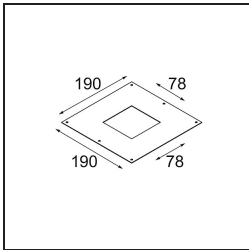

12291130 Plaster Kit 190x190 - 78x78 1x

■ Choose a required accessory