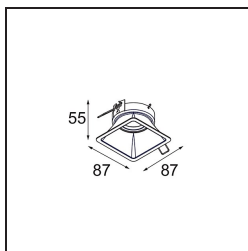

Date
Customer
Project
Type

FFD_Lotis Square Recessed 1x M-LED DE Black Matt

Lotis Square is a compact, square version of our successful Lotis Round series. The bulb sits deep in a conical cup, making it less visible. An IP variant for use in damp rooms and environments is also available. Then, there is Lotis Square with LED, using our M-LED 50 module. This one allows you to choose from a large range of light colours and three different beam angles (spot, medium or flood).

Specifications

Specifications

Material	12619002
Light Source Type	M-LED
Lifetime	L80B20 @50,000 Hours
Lamp Included	No
Number of Light Sources	1
Light Direction	Down
Input Voltage	Constant Current Driver Required
Electrical Class	III
IP Rating	20
Glow wire rating (°C)	960
Indoor/Outdoor	Indoor
Application	Ceiling
Mounting	Recessed
Cut-out size (mm)	L 78 W 78
Mounting depth (mm)	95.0
Adjustability	Not Applicable
Distance to Lighted Object (m)	0,1
Primary Colour & Primary Finish	Black, Matt
Gross weight (g)	127.0
Drive current (mA)	350
Luminous flux per lamp (lm)	409
Efficacy (lm/W)	66
Remark	<ul style="list-style-type: none"> This is not a complete product. Light module required.