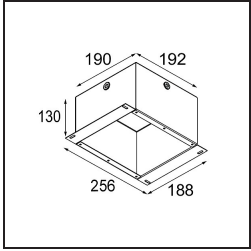

Installation Accessories

10889830 Installation Housing 192x190x130