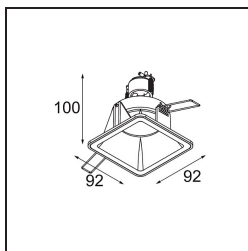

Date
Customer
Project
Type

FFD_Lotis Square Recessed 1x IP55 GU10 White Structure

Lotis Square is a compact, square version of our successful Lotis Round series. The bulb sits deep in a conical cup, making it less visible. An IP variant for use in damp rooms and environments is also available. Then, there is Lotis Square with LED, using our M-LED 50 module. This one allows you to choose from a large range of light colours and three different beam angles (spot, medium or flood).

Specifications

Material	12614009
Light Source Type	GU10
Lamp Included	No
Number of Light Sources	1
Light Direction	Down
Input Voltage	230V
Electrical Class	I
IP Rating	55
Glow wire rating (°C)	960
Indoor/Outdoor	Indoor
Application	Ceiling
Mounting	Recessed
Cut-out size (mm)	L 84 W 84
Mounting depth (mm)	130.0
Adjustability	Not Applicable
Distance to Lighted Object (m)	0,1
Primary Colour & Primary Finish	White, Structure
Gross weight (g)	355.0
Remark	<ul style="list-style-type: none"> This is not a complete product. Light module required.