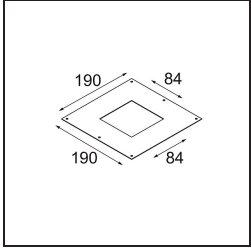

12291230 Plaster Kit 190x190 - 84x84 1x

Choose a required accessory