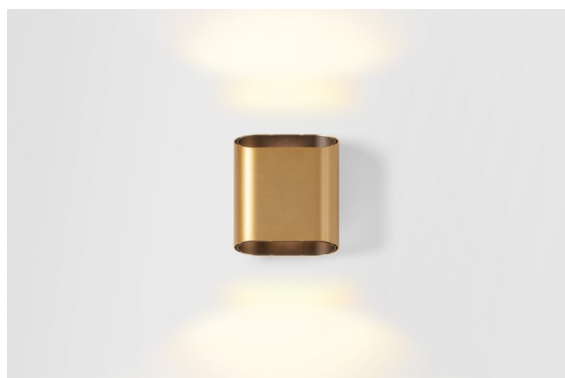

Date
Customer
Project
Type

*Trapz Wall Up/Down 2x LED 2700K DALI DI Champagne Brushed Anodised - Black Matt*

With their indirect lighting and subtle shadow effects, wall fixtures are undoubtedly atmosphere creators. Trapz, our organic interpretation inspired by a trapezium, is no different. The flattened cylinder has been finished with two oblique openings, which allow you to see the contrasting interior of the luminaire and immediately create an unusual chiaroscuro effect.

**Specifications**

Material	12592096
Light Source Type	LED
LED Type	BRIDGELUX V8G8
LED technology	LED COB
CRI	Min. 90
Colour Temperature	2700K
Lifetime	L90B10 @50,000 Hours
Lamp Included	Yes
Number of Light Sources	2
CIE flux code	69 92 98 50 58
Binning (SDCM)	2
Light Direction	Up/Down
Input Voltage	230V
Luminaire power (W)	12.0
Electrical Class	I
IP Rating	20
Glow wire rating (°C)	960
Dimming Protocol	DALI
DALI Standard	DALI-2
Indoor/Outdoor	Indoor
Application	Wall
Mounting	Surface
Adjustability	Not Applicable
Distance to Lighted Object (m)	0,1
Primary Colour & Primary Finish	Champagne, Brushed Anodised
Secondary Colour & Secondary Finish	Black, Matt
Gross weight (g)	1196.0
Luminous flux per lamp (lm)	564
Efficacy (lm/W)	47
Glare rating	16