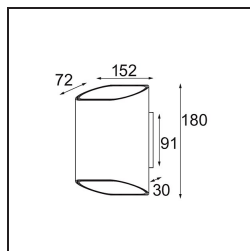

Specifications

Material	12592095
Light Source Type	LED
LED Type	BRIDGELUX V8G8
LED technology	LED COB
CRI	Min. 90
Colour Temperature	2700K
Lifetime	L90B10 @50,000 Hours
Lamp Included	Yes
Number of Light Sources	2
CIE flux code	69 92 98 50 58
Binning (SDCM)	2
Light Direction	Up/Down
Input Voltage	230V
Luminaire power (W)	12.0
Electrical Class	I
IP Rating	20
Glow wire rating (°C)	960
Dimming Protocol	DALI
DALI Standard	DALI-2
Indoor/Outdoor	Indoor
Application	Wall
Mounting	Surface
Adjustability	Not Applicable
Distance to Lighted Object (m)	0,1
Primary Colour & Primary Finish	Silver Bronze, Brushed Anodised
Secondary Colour & Secondary Finish	Champagne, Anodised
Gross weight (g)	1196.0
Luminous flux per lamp (lm)	746
Efficacy (lm/W)	62
Glare rating	16