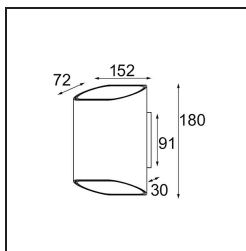

Specifications

Material	12592012
Light Source Type	LED
LED Type	BRIDGELUX V8G8
LED technology	LED COB
CRI	Min. 90
Colour Temperature	2700K
Lifetime	L90B10 @50,000 Hours
Lamp Included	Yes
Number of Light Sources	2
CIE flux code	69 92 98 50 58
Binning (SDCM)	2
Light Direction	Up/Down
Input Voltage	230V
Luminaire power (W)	12.0
Electrical Class	I
IP Rating	20
Glow wire rating (°C)	960
Dimming Protocol	DALI
DALI Standard	DALI-2
Indoor/Outdoor	Indoor
Application	Wall
Mounting	Surface
Adjustability	Not Applicable
Distance to Lighted Object (m)	0,1
Primary Colour & Primary Finish	Silver Bronze, Brushed Anodised
Secondary Colour & Secondary Finish	Black, Matt
Gross weight (g)	1196.0
Luminous flux per lamp (lm)	564
Efficacy (lm/W)	47
Glare rating	16

TM30 & CRI diagram

Light distribution & beam diagram

Diagrams