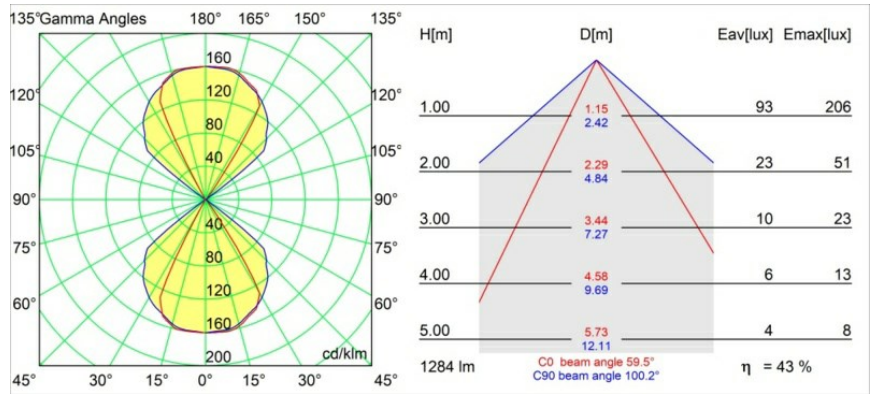

Specifications

Material	12592012
Light Source Type	LED
LED Type	BRIDGELUX V8G8
LED technology	LED COB
CRI	Min. 90
Colour Temperature	2700K
Lifetime	L90B10 @50,000 Hours
Lamp Included	Yes
Number of Light Sources	2
CIE flux code	69 92 98 50 58
Binning (SDCM)	2
Light Direction	Up/Down
Input Voltage	230V
Luminaire power (W)	12.0
Electrical Class	I
IP Rating	20
Glow wire rating (°C)	960
Dimming Protocol	DALI
DALI Standard	DALI-2
Indoor/Outdoor	Indoor
Application	Wall
Mounting	Surface
Adjustability	Not Applicable
Distance to Lighted Object (m)	0,1
Primary Colour & Primary Finish	Silver Bronze, Brushed Anodised
Secondary Colour & Secondary Finish	Black, Matt
Gross weight (g)	1196.0
Luminous flux per lamp (lm)	564
Efficacy (lm/W)	47
Glare rating	16

TM30 & CRI diagram

Light distribution & beam diagram

Diagrams