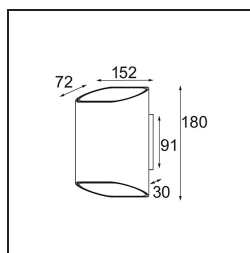

Trapz Wall Up/Down 2x LED 2700K 1-10V/Push-Dim DI Champagne Brushed Anodised - Champagne Anodised

With their indirect lighting and subtle shadow effects, wall fixtures are undoubtedly atmosphere creators. Trapz, our organic interpretation inspired by a trapezium, is no different. The flattened cylinder has been finished with two oblique openings, which allow you to see the contrasting interior of the luminaire and immediately create an unusual chiaroscuro effect.

Specifications

Material	12591097
Light Source Type	LED
LED Type	BRIDGELUX V8G8
LED technology	LED COB
CRI	Min. 90
Colour Temperature	2700K
Lifetime	L90B10 @50,000 Hours
Lamp Included	Yes
Number of Light Sources	2
CIE flux code	69 92 98 50 58
Binning (SDCM)	2
Light Direction	Up/Down
Input Voltage	230V
Luminaire power (W)	12.0
Electrical Class	I
IP Rating	20
Glow wire rating (°C)	960
Dimming Protocol	1-10V, Push-Dim
Indoor/Outdoor	Indoor
Application	Wall
Mounting	Surface
Adjustability	Not Applicable
Distance to Lighted Object (m)	0,1
Primary Colour & Primary Finish	Champagne, Brushed Anodised
Secondary Colour & Secondary Finish	Champagne, Anodised
Gross weight (g)	1188.0
Luminous flux per lamp (lm)	746
Efficacy (lm/W)	62
Glare rating	16