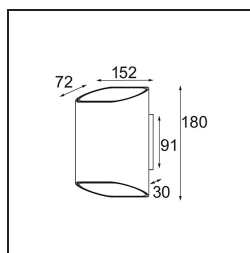

Date
Customer
Project
Type

Trapz Wall Up/Down 2x LED 2700K 1-10V/Push-Dim DI Black Structure - Gold Anodised

With their indirect lighting and subtle shadow effects, wall fixtures are undoubtedly atmosphere creators. Trapz, our organic interpretation inspired by a trapezium, is no different. The flattened cylinder has been finished with two oblique openings, which allow you to see the contrasting interior of the luminaire and immediately create an unusual chiaroscuro effect.

Specifications

Material	12591091
Light Source Type	LED
LED Type	BRIDGELUX V8G8
LED technology	LED COB
CRI	Min. 90
Colour Temperature	2700K
Lifetime	L90B10 @50,000 Hours
Lamp Included	Yes
Number of Light Sources	2
CIE flux code	69 92 98 50 58
Binning (SDCM)	2
Light Direction	Up/Down
Input Voltage	230V
Luminaire power (W)	12.0
Electrical Class	I
IP Rating	20
Glow wire rating (°C)	960
Dimming Protocol	1-10V, Push-Dim
Indoor/Outdoor	Indoor
Application	Wall
Mounting	Surface
Adjustability	Not Applicable
Distance to Lighted Object (m)	0,1
Primary Colour & Primary Finish	Black, Structure
Secondary Colour & Secondary Finish	Gold, Anodised
Gross weight (g)	1188.0
Luminous flux per lamp (lm)	714
Efficacy (lm/W)	59
Glare rating	16

TM30 & CRI diagram

Light distribution & beam diagram