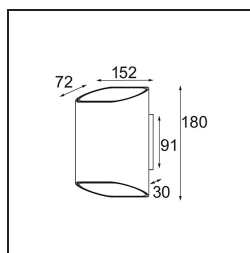

Specifications

Material	12591095
Light Source Type	LED
LED Type	BRIDGELUX V8G8
LED technology	LED COB
CRI	Min. 90
Colour Temperature	2700K
Lifetime	L90B10 @50,000 Hours
Lamp Included	Yes
Number of Light Sources	2
CIE flux code	69 92 98 50 58
Binning (SDCM)	2
Light Direction	Up/Down
Input Voltage	230V
Luminaire power (W)	12.0
Electrical Class	I
IP Rating	20
Glow wire rating (°C)	960
Dimming Protocol	1-10V, Push-Dim
Indoor/Outdoor	Indoor
Application	Wall
Mounting	Surface
Adjustability	Not Applicable
Distance to Lighted Object (m)	0,1
Primary Colour & Primary Finish	Silver Bronze, Brushed Anodised
Secondary Colour & Secondary Finish	Champagne, Anodised
Gross weight (g)	1188.0
Luminous flux per lamp (lm)	746
Efficacy (lm/W)	62
Glare rating	16

TM30 & CRI diagram

Light distribution & beam diagram