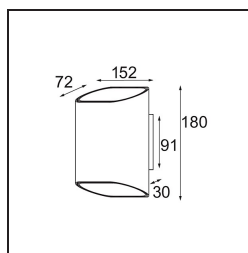

Specifications

Material	12591012
Light Source Type	LED
LED Type	BRIDGELUX V8G8
LED technology	LED COB
CRI	Min. 90
Colour Temperature	2700K
Lifetime	L90B10 @50,000 Hours
Lamp Included	Yes
Number of Light Sources	2
CIE flux code	69 92 98 50 58
Binning (SDCM)	2
Light Direction	Up/Down
Input Voltage	230V
Luminaire power (W)	12.0
Electrical Class	I
IP Rating	20
Glow wire rating (°C)	960
Dimming Protocol	1-10V, Push-Dim
Indoor/Outdoor	Indoor
Application	Wall
Mounting	Surface
Adjustability	Not Applicable
Distance to Lighted Object (m)	0,1
Primary Colour & Primary Finish	Silver Bronze, Brushed Anodised
Secondary Colour & Secondary Finish	Black, Matt
Gross weight (g)	1188.0
Luminous flux per lamp (lm)	564
Efficacy (lm/W)	47
Glare rating	16

TM30 & CRI diagram

Light distribution & beam diagram