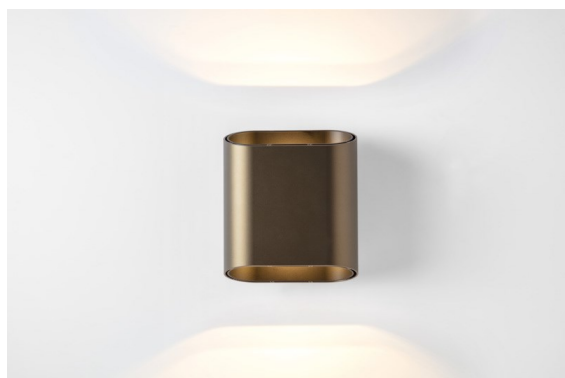

Date
Customer
Project
Type

*Trapz Wall Up/Down 2x LED 2700K 1-10V/Push-Dim DI Bronze Brushed Anodised - Black Matt*

With their indirect lighting and subtle shadow effects, wall fixtures are undoubtedly atmosphere creators. Trapz, our organic interpretation inspired by a trapezium, is no different. The flattened cylinder has been finished with two oblique openings, which allow you to see the contrasting interior of the luminaire and immediately create an unusual chiaroscuro effect.

### Specifications

Material	12591010
Light Source Type	LED
LED Type	BRIDGELUX V8G8
LED technology	LED COB
CRI	Min. 90
Colour Temperature	2700K
Lifetime	L90B10 @50,000 Hours
Lamp Included	Yes
Number of Light Sources	2
CIE flux code	69 92 98 50 58
Binning (SDCM)	2
Light Direction	Up/Down
Input Voltage	230V
Luminaire power (W)	12.0
Electrical Class	I
IP Rating	20
Glow wire rating (°C)	960
Dimming Protocol	1-10V, Push-Dim
Indoor/Outdoor	Indoor
Application	Wall
Mounting	Surface
Adjustability	Not Applicable
Distance to Lighted Object (m)	0,1
Primary Colour & Primary Finish	Bronze, Brushed Anodised
Secondary Colour & Secondary Finish	Black, Matt
Gross weight (g)	1188.0
Luminous flux per lamp (lm)	564
Efficacy (lm/W)	47
Glare rating	16