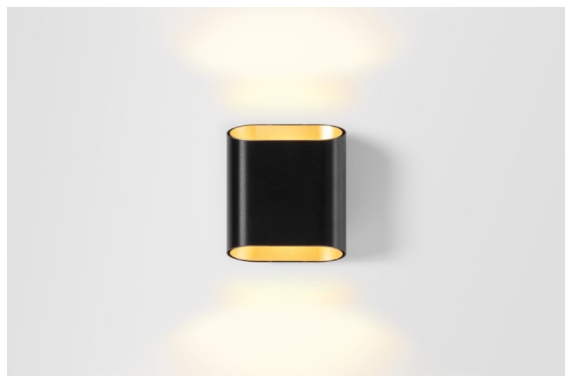

Date
Customer
Project
Type

Trapz Wall Up/Down 2x LED 2700K 1-10V/Push-Dim DI Black Brushed Anodised - Champagne Anodised

With their indirect lighting and subtle shadow effects, wall fixtures are undoubtedly atmosphere creators. Trapz, our organic interpretation inspired by a trapezium, is no different. The flattened cylinder has been finished with two oblique openings, which allow you to see the contrasting interior of the luminaire and immediately create an unusual chiaroscuro effect.

Specifications

Material	12591008
Light Source Type	LED
LED Type	BRIDGELUX V8G8
LED technology	LED COB
CRI	Min. 90
Colour Temperature	2700K
Lifetime	L90B10 @50,000 Hours
Lamp Included	Yes
Number of Light Sources	2
CIE flux code	69 92 98 50 58
Binning (SDCM)	2
Light Direction	Up/Down
Input Voltage	230V
Luminaire power (W)	12.0
Electrical Class	I
IP Rating	20
Glow wire rating (°C)	960
Dimming Protocol	1-10V, Push-Dim
Indoor/Outdoor	Indoor
Application	Wall
Mounting	Surface
Adjustability	Not Applicable
Distance to Lighted Object (m)	0,1
Primary Colour & Primary Finish	Black, Brushed Anodised
Secondary Colour & Secondary Finish	Champagne, Anodised
Gross weight (g)	1188.0
Luminous flux per lamp (lm)	746
Efficacy (lm/W)	62
Glare rating	16