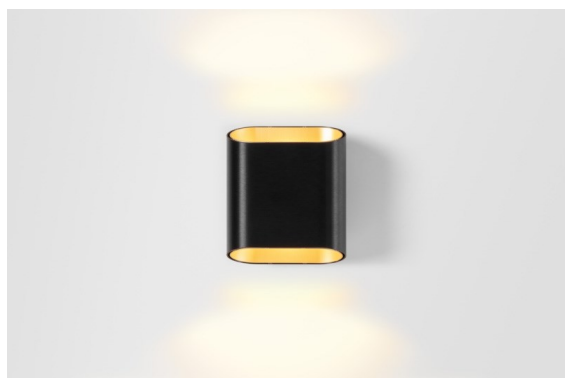

FFD_Trapz Wall Up/Down 2x LED 2700K Trailing Edge DI Bronze Brushed Anodised - Aluminium Anodised

With their indirect lighting and subtle shadow effects, wall fixtures are undoubtedly atmosphere creators. Trapz, our organic interpretation inspired by a trapezium, is no different. The flattened cylinder has been finished with two oblique openings, which allow you to see the contrasting interior of the luminaire and immediately create an unusual chiaroscuro effect.

Specifications

Material	12590299
Light Source Type	LED
LED Type	BRIDGELUX V8G8
LED technology	LED COB
CRI	Min. 90
Colour Temperature	2700K
Lifetime	L90B10 @50,000 Hours
Lamp Included	Yes
Number of Light Sources	2
CIE flux code	69 92 98 50 58
Binning (SDCM)	2
Light Direction	Up/Down
Input Voltage	230V
Luminaire power (W)	12.0
Electrical Class	I
IP Rating	20
Glow wire rating (°C)	960
Dimming Protocol	Trailing Edge
Indoor/Outdoor	Indoor
Application	Wall
Mounting	Surface
Adjustability	Not Applicable
Distance to Lighted Object (m)	0,1
Primary Colour & Primary Finish	Bronze, Brushed Anodised
Secondary Colour & Secondary Finish	Aluminium, Anodised
Gross weight (g)	1181.0
Luminous flux per lamp (lm)	765
Efficacy (lm/W)	63
Glare rating	17