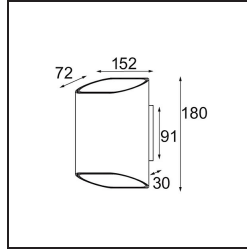

### Specifications

Material	12590296
Light Source Type	LED
LED Type	BRIDGELUX V8G8
LED technology	LED COB
CRI	Min. 90
Colour Temperature	2700K
Lifetime	L80B20 @50,000 Hours
Lamp Included	Yes
Number of Light Sources	2
CIE flux code	69 92 98 50 58
Binning (SDCM)	2
Light Direction	Up/Down
Input Voltage	230V
Luminaire power (W)	12.0
Electrical Class	I
IP Rating	20
Glow wire rating (°C)	960
Dimming Protocol	Trailing Edge
Indoor/Outdoor	Indoor
Application	Wall
Mounting	Surface
Adjustability	Not Applicable
Distance to Lighted Object (m)	0,1
Primary Colour & Primary Finish	Champagne, Brushed Anodised
Secondary Colour & Secondary Finish	Black, Matt
Gross weight (g)	1181.0
Delivered lumens (lm)	564
Efficacy (lm/W)	47
Glare rating	16

**TM30 & CRI diagram**

**Light distribution & beam diagram**