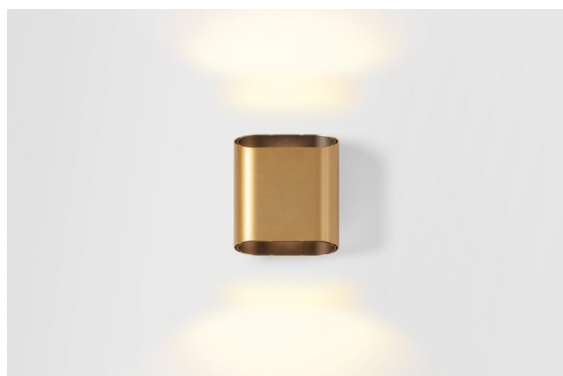

Trapz Wall Up/Down 2x LED 2700K Trailing Edge DI Champagne Brushed Anodised - Black Matt

With their indirect lighting and subtle shadow effects, wall fixtures are undoubtedly atmosphere creators. Trapz, our organic interpretation inspired by a trapezium, is no different. The flattened cylinder has been finished with two oblique openings, which allow you to see the contrasting interior of the luminaire and immediately create an unusual chiaroscuro effect.

Specifications

Material	12590296
Light Source Type	LED
LED Type	BRIDGELUX V8G8
LED technology	LED COB
CRI	Min. 90
Colour Temperature	2700K
Lifetime	L90B10 @50,000 Hours
Lamp Included	Yes
Number of Light Sources	2
CIE flux code	69 92 98 50 58
Binning (SDCM)	2
Light Direction	Up/Down
Input Voltage	230V
Luminaire power (W)	12.0
Electrical Class	I
IP Rating	20
Glow wire rating (°C)	960
Dimming Protocol	Trailing Edge
Indoor/Outdoor	Indoor
Application	Wall
Mounting	Surface
Adjustability	Not Applicable
Distance to Lighted Object (m)	0,1
Primary Colour & Primary Finish	Champagne, Brushed Anodised
Secondary Colour & Secondary Finish	Black, Matt
Gross weight (g)	1181.0
Luminous flux per lamp (lm)	564
Efficacy (lm/W)	47
Glare rating	16