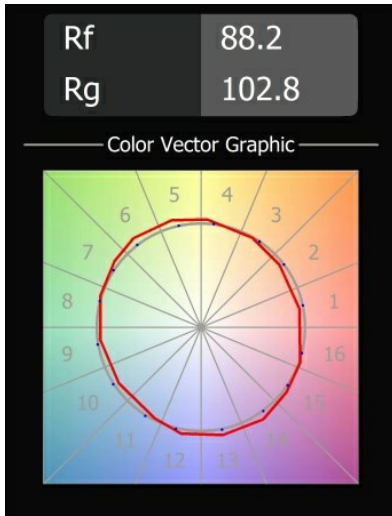

Date
Customer
Project
Type

*Trapz Wall Up/Down 2x LED 2700K Trailing Edge DI Champagne Brushed Anodised - Black Matt*

With their indirect lighting and subtle shadow effects, wall fixtures are undoubtedly atmosphere creators. Trapz, our organic interpretation inspired by a trapezium, is no different. The flattened cylinder has been finished with two oblique openings, which allow you to see the contrasting interior of the luminaire and immediately create an unusual chiaroscuro effect.

### Specifications

Material	12590296
Light Source Type	LED
LED Type	BRIDGELUX V8G8
LED technology	LED COB
CRI	Min. 90
Colour Temperature	2700K
Lifetime	L80B20 @50,000 Hours
Lamp Included	Yes
Number of Light Sources	2
CIE flux code	69 92 98 50 58
Binning (SDCM)	2
Light Direction	Up/Down
Input Voltage	230V
Luminaire power (W)	12.0
Electrical Class	I
IP Rating	20
Glow wire rating (°C)	960
Dimming Protocol	Trailing Edge
Indoor/Outdoor	Indoor
Application	Wall
Mounting	Surface
Adjustability	Not Applicable
Distance to Lighted Object (m)	0,1
Primary Colour & Primary Finish	Champagne, Brushed Anodised
Secondary Colour & Secondary Finish	Black, Matt
Gross weight (g)	1181.0
Delivered lumens (lm)	564
Efficacy (lm/W)	47
Glare rating	16

**TM30 & CRI diagram**

**Light distribution & beam diagram**