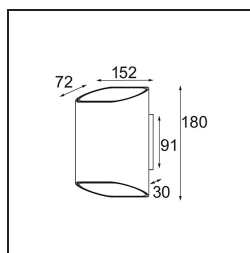

Specifications

Material	12590295
Light Source Type	LED
LED Type	BRIDGELUX V8G8
LED technology	LED COB
CRI	Min. 90
Colour Temperature	2700K
Lifetime	L90B10 @50,000 Hours
Lamp Included	Yes
Number of Light Sources	2
CIE flux code	69 92 98 50 58
Binning (SDCM)	2
Light Direction	Up/Down
Input Voltage	230V
Luminaire power (W)	12.0
Electrical Class	I
IP Rating	20
Glow wire rating (°C)	960
Dimming Protocol	Trailing Edge
Indoor/Outdoor	Indoor
Application	Wall
Mounting	Surface
Adjustability	Not Applicable
Distance to Lighted Object (m)	0,1
Primary Colour & Primary Finish	Silver Bronze, Brushed Anodised
Secondary Colour & Secondary Finish	Champagne, Anodised
Gross weight (g)	1181.0
Luminous flux per lamp (lm)	746
Efficacy (lm/W)	62
Glare rating	16

TM30 & CRI diagram

Light distribution & beam diagram