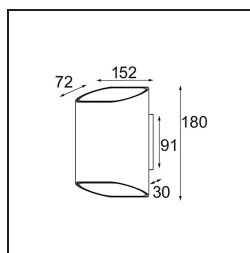

Specifications

Material	12590295
Light Source Type	LED
LED Type	BRIDGELUX V8G8
LED technology	LED COB
CRI	Min. 90
Colour Temperature	2700K
Lifetime	L80B20 @50,000 Hours
Lamp Included	Yes
Number of Light Sources	2
CIE flux code	69 92 98 50 58
Binning (SDCM)	2
Light Direction	Up/Down
Input Voltage	230V
Luminaire power (W)	12.0
Electrical Class	I
IP Rating	20
Glow wire rating (°C)	960
Dimming Protocol	Trailing Edge
Indoor/Outdoor	Indoor
Application	Wall
Mounting	Surface
Adjustability	Not Applicable
Distance to Lighted Object (m)	0,1
Primary Colour & Primary Finish	Silver Bronze, Brushed Anodised
Secondary Colour & Secondary Finish	Champagne, Anodised
Gross weight (g)	1181.0
Delivered lumens (lm)	746
Efficacy (lm/W)	62
Glare rating	16

TM30 & CRI diagram

Light distribution & beam diagram