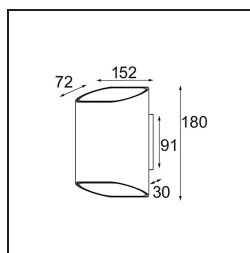

Specifications

Material	12590295
Light Source Type	LED
LED Type	BRIDGELUX V8G8
LED technology	LED COB
CRI	Min. 90
Colour Temperature	2700K
Lifetime	L90B10 @50,000 Hours
Lamp Included	Yes
Number of Light Sources	2
CIE flux code	69 92 98 50 58
Binning (SDCM)	2
Light Direction	Up/Down
Input Voltage	230V
Luminaire power (W)	12.0
Electrical Class	I
IP Rating	20
Glow wire rating (°C)	960
Dimming Protocol	Trailing Edge
Indoor/Outdoor	Indoor
Application	Wall
Mounting	Surface
Adjustability	Not Applicable
Distance to Lighted Object (m)	0,1
Primary Colour & Primary Finish	Silver Bronze, Brushed Anodised
Secondary Colour & Secondary Finish	Champagne, Anodised
Gross weight (g)	1181.0
Delivered lumens (lm)	746
Efficacy (lm/W)	62
Glare rating	16

TM30 & CRI diagram

Light distribution & beam diagram