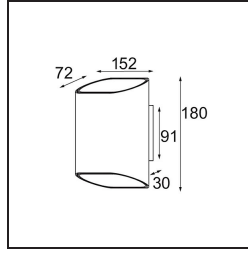

Specifications

Material	12590212
Light Source Type	LED
LED Type	BRIDGELUX V8G8
LED technology	LED COB
CRI	Min. 90
Colour Temperature	2700K
Lifetime	L80B20 @50,000 Hours
Lamp Included	Yes
Number of Light Sources	2
CIE flux code	69 92 98 50 58
Binning (SDCM)	2
Light Direction	Up/Down
Input Voltage	230V
Luminaire power (W)	12.0
Electrical Class	I
IP Rating	20
Glow wire rating (°C)	960
Dimming Protocol	Trailing Edge
Indoor/Outdoor	Indoor
Application	Wall
Mounting	Surface
Adjustability	Not Applicable
Distance to Lighted Object (m)	0,1
Primary Colour & Primary Finish	Silver Bronze, Brushed Anodised
Secondary Colour & Secondary Finish	Black, Matt
Gross weight (g)	1181.0
Delivered lumens (lm)	564
Efficacy (lm/W)	47
Glare rating	16

TM30 & CRI diagram

Light distribution & beam diagram

Diagrams