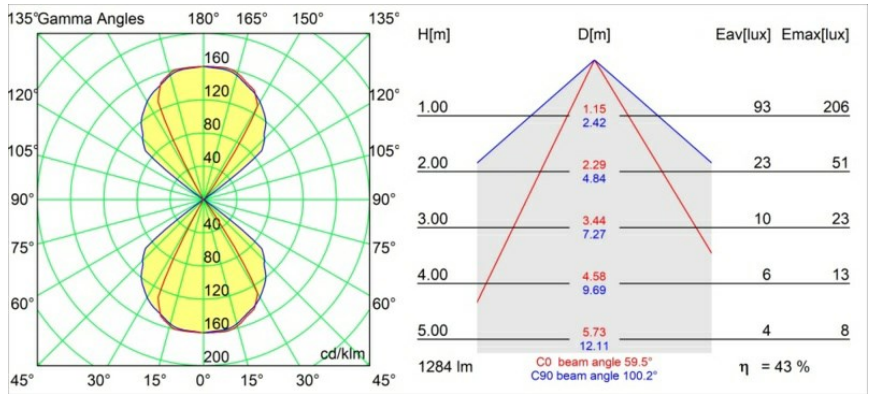

Specifications

Material	12590212
Light Source Type	LED
LED Type	BRIDGELUX V8G8
LED technology	LED COB
CRI	Min. 90
Colour Temperature	2700K
Lifetime	L80B20 @50,000 Hours
Lamp Included	Yes
Number of Light Sources	2
CIE flux code	69 92 98 50 58
Binning (SDCM)	2
Light Direction	Up/Down
Input Voltage	230V
Luminaire power (W)	12.0
Electrical Class	I
IP Rating	20
Glow wire rating (°C)	960
Dimming Protocol	Trailing Edge
Indoor/Outdoor	Indoor
Application	Wall
Mounting	Surface
Adjustability	Not Applicable
Distance to Lighted Object (m)	0,1
Primary Colour & Primary Finish	Silver Bronze, Brushed Anodised
Secondary Colour & Secondary Finish	Black, Matt
Gross weight (g)	1181.0
Delivered lumens (lm)	564
Efficacy (lm/W)	47
Glare rating	16

TM30 & CRI diagram

Light distribution & beam diagram

Diagrams