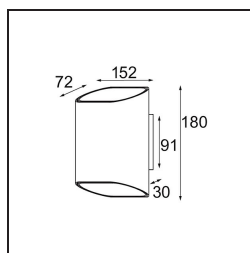

Specifications

Material	12590210
Light Source Type	LED
LED Type	BRIDGELUX V8G8
LED technology	LED COB
CRI	Min. 90
Colour Temperature	2700K
Lifetime	L90B10 @50,000 Hours
Lamp Included	Yes
Number of Light Sources	2
CIE flux code	69 92 98 50 58
Binning (SDCM)	2
Light Direction	Up/Down
Input Voltage	230V
Luminaire power (W)	12.0
Electrical Class	I
IP Rating	20
Glow wire rating (°C)	960
Dimming Protocol	Trailing Edge
Indoor/Outdoor	Indoor
Application	Wall
Mounting	Surface
Adjustability	Not Applicable
Distance to Lighted Object (m)	0,1
Primary Colour & Primary Finish	Bronze, Brushed Anodised
Secondary Colour & Secondary Finish	Black, Matt
Gross weight (g)	1181.0
Delivered lumens (lm)	564
Efficacy (lm/W)	47
Glare rating	16

TM30 & CRI diagram

Light distribution & beam diagram