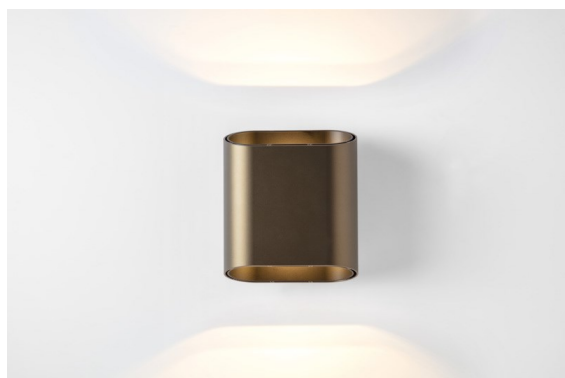

Date
Customer
Project
Type

Trapz Wall Up/Down 2x LED 2700K Trailing Edge DI Bronze Brushed Anodised - Black Matt

With their indirect lighting and subtle shadow effects, wall fixtures are undoubtedly atmosphere creators. Trapz, our organic interpretation inspired by a trapezium, is no different. The flattened cylinder has been finished with two oblique openings, which allow you to see the contrasting interior of the luminaire and immediately create an unusual chiaroscuro effect.

Specifications

Material	12590210
Light Source Type	LED
LED Type	BRIDGELUX V8G8
LED technology	LED COB
CRI	Min. 90
Colour Temperature	2700K
Lifetime	L90B10 @50,000 Hours
Lamp Included	Yes
Number of Light Sources	2
CIE flux code	69 92 98 50 58
Binning (SDCM)	2
Light Direction	Up/Down
Input Voltage	230V
Luminaire power (W)	12.0
Electrical Class	I
IP Rating	20
Glow wire rating (°C)	960
Dimming Protocol	Trailing Edge
Indoor/Outdoor	Indoor
Application	Wall
Mounting	Surface
Adjustability	Not Applicable
Distance to Lighted Object (m)	0,1
Primary Colour & Primary Finish	Bronze, Brushed Anodised
Secondary Colour & Secondary Finish	Black, Matt
Gross weight (g)	1181.0
Luminous flux per lamp (lm)	564
Efficacy (lm/W)	47
Glare rating	16