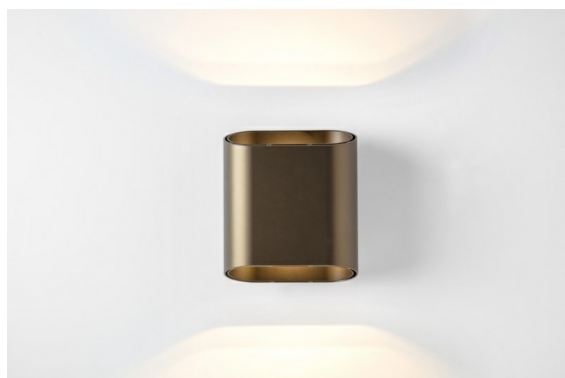

Date
Customer
Project
Type

Trapz Wall Up/Down 2x LED 2700K Trailing Edge DI Bronze Brushed Anodised - Black Matt

With their indirect lighting and subtle shadow effects, wall fixtures are undoubtedly atmosphere creators. Trapz, our organic interpretation inspired by a trapezium, is no different. The flattened cylinder has been finished with two oblique openings, which allow you to see the contrasting interior of the luminaire and immediately create an unusual chiaroscuro effect.

Specifications

Material	12590210
Light Source Type	LED
LED Type	BRIDGELUX V8G8
LED technology	LED COB
CRI	Min. 90
Colour Temperature	2700K
Lifetime	L90B10 @50,000 Hours
Lamp Included	Yes
Number of Light Sources	2
CIE flux code	69 92 98 50 58
Binning (SDCM)	2
Light Direction	Up/Down
Input Voltage	230V
Luminaire power (W)	12.0
Electrical Class	I
IP Rating	20
Glow wire rating (°C)	960
Dimming Protocol	Trailing Edge
Indoor/Outdoor	Indoor
Application	Wall
Mounting	Surface
Adjustability	Not Applicable
Distance to Lighted Object (m)	0,1
Primary Colour & Primary Finish	Bronze, Brushed Anodised
Secondary Colour & Secondary Finish	Black, Matt
Gross weight (g)	1181.0
Delivered lumens (lm)	564
Efficacy (lm/W)	47
Glare rating	16