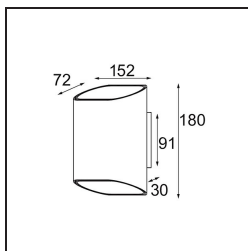

Specifications

Material	12590210
Light Source Type	LED
LED Type	BRIDGELUX V8G8
LED technology	LED COB
CRI	Min. 90
Colour Temperature	2700K
Lifetime	L80B20 @50,000 Hours
Lamp Included	Yes
Number of Light Sources	2
CIE flux code	69 92 98 50 58
Binning (SDCM)	2
Light Direction	Up/Down
Input Voltage	230V
Luminaire power (W)	12.0
Electrical Class	I
IP Rating	20
Glow wire rating (°C)	960
Dimming Protocol	Trailing Edge
Indoor/Outdoor	Indoor
Application	Wall
Mounting	Surface
Adjustability	Not Applicable
Distance to Lighted Object (m)	0,1
Primary Colour & Primary Finish	Bronze, Brushed Anodised
Secondary Colour & Secondary Finish	Black, Matt
Gross weight (g)	1181.0
Delivered lumens (lm)	564
Efficacy (lm/W)	47
Glare rating	16

TM30 & CRI diagram

Light distribution & beam diagram