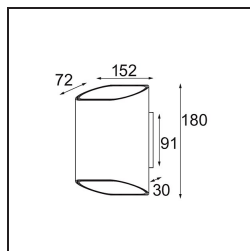

Specifications

Material	12590211
Light Source Type	LED
LED Type	BRIDGELUX V8G8
LED technology	LED COB
CRI	Min. 90
Colour Temperature	2700K
Lifetime	L90B10 @50,000 Hours
Lamp Included	Yes
Number of Light Sources	2
CIE flux code	69 92 98 50 58
Binning (SDCM)	2
Light Direction	Up/Down
Input Voltage	230V
Luminaire power (W)	12.0
Electrical Class	I
IP Rating	20
Glow wire rating (°C)	960
Dimming Protocol	Trailing Edge
Indoor/Outdoor	Indoor
Application	Wall
Mounting	Surface
Adjustability	Not Applicable
Distance to Lighted Object (m)	0,1
Primary Colour & Primary Finish	Bronze, Brushed Anodised
Secondary Colour & Secondary Finish	Champagne, Anodised
Gross weight (g)	1181.0
Luminous flux per lamp (lm)	746
Efficacy (lm/W)	62
Glare rating	16