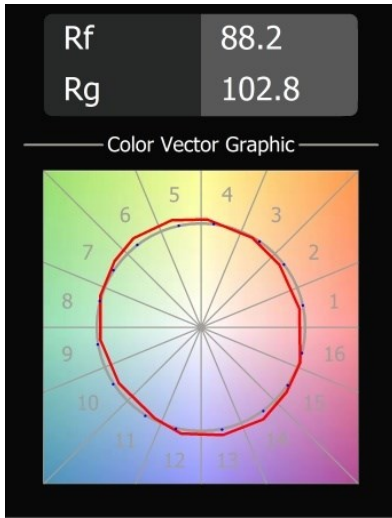

TM30 & CRI diagram