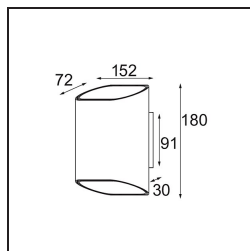

Specifications

Material	12590211
Light Source Type	LED
LED Type	BRIDGELUX V8G8
LED technology	LED COB
CRI	Min. 90
Colour Temperature	2700K
Lifetime	L90B10 @50,000 Hours
Lamp Included	Yes
Number of Light Sources	2
CIE flux code	69 92 98 50 58
Binning (SDCM)	2
Light Direction	Up/Down
Input Voltage	230V
Luminaire power (W)	12.0
Electrical Class	I
IP Rating	20
Glow wire rating (°C)	960
Dimming Protocol	Trailing Edge
Indoor/Outdoor	Indoor
Application	Wall
Mounting	Surface
Adjustability	Not Applicable
Distance to Lighted Object (m)	0,1
Primary Colour & Primary Finish	Bronze, Brushed Anodised
Secondary Colour & Secondary Finish	Champagne, Anodised
Gross weight (g)	1181.0
Luminous flux per lamp (lm)	746
Efficacy (lm/W)	62
Glare rating	16

TM30 & CRI diagram

Light distribution & beam diagram