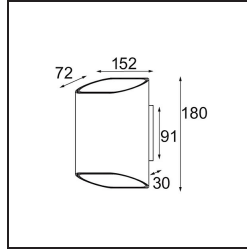

Specifications

Material	12590211
Light Source Type	LED
LED Type	BRIDGELUX V8G8
LED technology	LED COB
CRI	Min. 90
Colour Temperature	2700K
Lifetime	L80B20 @50,000 Hours
Lamp Included	Yes
Number of Light Sources	2
CIE flux code	69 92 98 50 58
Binning (SDCM)	2
Light Direction	Up/Down
Input Voltage	230V
Luminaire power (W)	12.0
Electrical Class	I
IP Rating	20
Glow wire rating (°C)	960
Dimming Protocol	Trailing Edge
Indoor/Outdoor	Indoor
Application	Wall
Mounting	Surface
Adjustability	Not Applicable
Distance to Lighted Object (m)	0,1
Primary Colour & Primary Finish	Bronze, Brushed Anodised
Secondary Colour & Secondary Finish	Champagne, Anodised
Gross weight (g)	1181.0
Delivered lumens (lm)	746
Efficacy (lm/W)	62
Glare rating	16

TM30 & CRI diagram

Light distribution & beam diagram