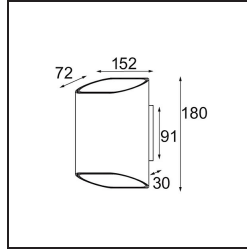

Specifications

Material	12590203
Light Source Type	LED
LED Type	BRIDGELUX V8G8
LED technology	LED COB
CRI	Min. 90
Colour Temperature	2700K
Lifetime	L80B20 @50,000 Hours
Lamp Included	Yes
Number of Light Sources	2
CIE flux code	69 92 98 50 58
Binning (SDCM)	2
Light Direction	Up/Down
Input Voltage	230V
Luminaire power (W)	12.0
Electrical Class	I
IP Rating	20
Glow wire rating (°C)	960
Dimming Protocol	Trailing Edge
Indoor/Outdoor	Indoor
Application	Wall
Mounting	Surface
Adjustability	Not Applicable
Distance to Lighted Object (m)	0,1
Primary Colour & Primary Finish	Black, Brushed Anodised
Secondary Colour & Secondary Finish	Black, Matt
Gross weight (g)	1181.0
Delivered lumens (lm)	564
Efficacy (lm/W)	47
Glare rating	16

TM30 & CRI diagram

Light distribution & beam diagram