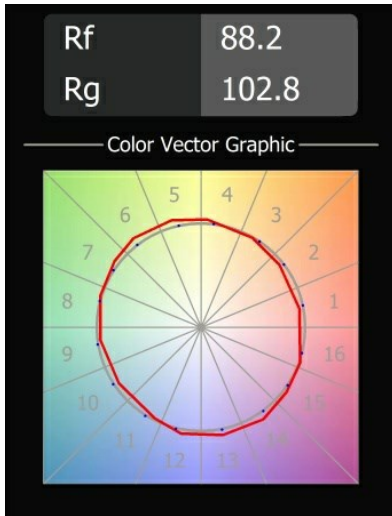

### Specifications

Material	12590203
Light Source Type	LED
LED Type	BRIDGELUX V8G8
LED technology	LED COB
CRI	Min. 90
Colour Temperature	2700K
Lifetime	L90B10 @50,000 Hours
Lamp Included	Yes
Number of Light Sources	2
CIE flux code	69 92 98 50 58
Binning (SDCM)	2
Light Direction	Up/Down
Input Voltage	230V
Luminaire power (W)	12.0
Electrical Class	I
IP Rating	20
Glow wire rating (°C)	960
Dimming Protocol	Trailing Edge
Indoor/Outdoor	Indoor
Application	Wall
Mounting	Surface
Adjustability	Not Applicable
Distance to Lighted Object (m)	0,1
Primary Colour & Primary Finish	Black, Brushed Anodised
Secondary Colour & Secondary Finish	Black, Matt
Gross weight (g)	1181.0
Delivered lumens (lm)	564
Efficacy (lm/W)	47
Glare rating	16

**TM30 & CRI diagram**

**Light distribution & beam diagram**