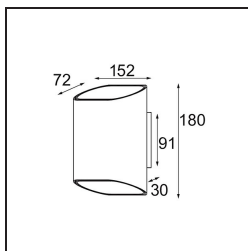

### Specifications

Material	12590203
Light Source Type	LED
LED Type	BRIDGELUX V8G8
LED technology	LED COB
CRI	Min. 90
Colour Temperature	2700K
Lifetime	L90B10 @50,000 Hours
Lamp Included	Yes
Number of Light Sources	2
CIE flux code	69 92 98 50 58
Binning (SDCM)	2
Light Direction	Up/Down
Input Voltage	230V
Luminaire power (W)	12.0
Electrical Class	I
IP Rating	20
Glow wire rating (°C)	960
Dimming Protocol	Trailing Edge
Indoor/Outdoor	Indoor
Application	Wall
Mounting	Surface
Adjustability	Not Applicable
Distance to Lighted Object (m)	0,1
Primary Colour & Primary Finish	Black, Brushed Anodised
Secondary Colour & Secondary Finish	Black, Matt
Gross weight (g)	1181.0
Delivered lumens (lm)	564
Efficacy (lm/W)	47
Glare rating	16

**TM30 & CRI diagram**

**Light distribution & beam diagram**