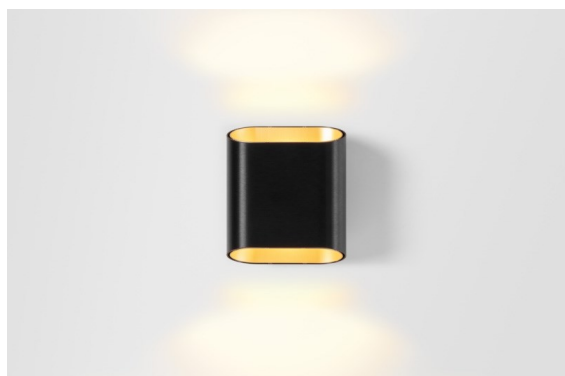

Date
Customer
Project
Type

*Trapz Wall Up/Down 2x LED 2700K Trailing Edge DI Black Brushed Anodised - Champagne Anodised*

With their indirect lighting and subtle shadow effects, wall fixtures are undoubtedly atmosphere creators. Trapz, our organic interpretation inspired by a trapezium, is no different. The flattened cylinder has been finished with two oblique openings, which allow you to see the contrasting interior of the luminaire and immediately create an unusual chiaroscuro effect.

### Specifications

Material	12590208
Light Source Type	LED
LED Type	BRIDGELUX V8G8
LED technology	LED COB
CRI	Min. 90
Colour Temperature	2700K
Lifetime	L90B10 @50,000 Hours
Lamp Included	Yes
Number of Light Sources	2
CIE flux code	69 92 98 50 58
Binning (SDCM)	2
Light Direction	Up/Down
Input Voltage	230V
Luminaire power (W)	12.0
Electrical Class	I
IP Rating	20
Glow wire rating (°C)	960
Dimming Protocol	Trailing Edge
Indoor/Outdoor	Indoor
Application	Wall
Mounting	Surface
Adjustability	Not Applicable
Distance to Lighted Object (m)	0,1
Primary Colour & Primary Finish	Black, Brushed Anodised
Secondary Colour & Secondary Finish	Champagne, Anodised
Gross weight (g)	1181.0
Luminous flux per lamp (lm)	746
Efficacy (lm/W)	62
Glare rating	16