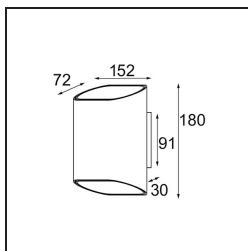

### Specifications

Material	12590208
Light Source Type	LED
LED Type	BRIDGELUX V8G8
LED technology	LED COB
CRI	Min. 90
Colour Temperature	2700K
Lifetime	L90B10 @50,000 Hours
Lamp Included	Yes
Number of Light Sources	2
CIE flux code	69 92 98 50 58
Binning (SDCM)	2
Light Direction	Up/Down
Input Voltage	230V
Luminaire power (W)	12.0
Electrical Class	I
IP Rating	20
Glow wire rating (°C)	960
Dimming Protocol	Trailing Edge
Indoor/Outdoor	Indoor
Application	Wall
Mounting	Surface
Adjustability	Not Applicable
Distance to Lighted Object (m)	0,1
Primary Colour & Primary Finish	Black, Brushed Anodised
Secondary Colour & Secondary Finish	Champagne, Anodised
Gross weight (g)	1181.0
Delivered lumens (lm)	746
Efficacy (lm/W)	62
Glare rating	16

**TM30 & CRI diagram**

**Light distribution & beam diagram**

Diagrams