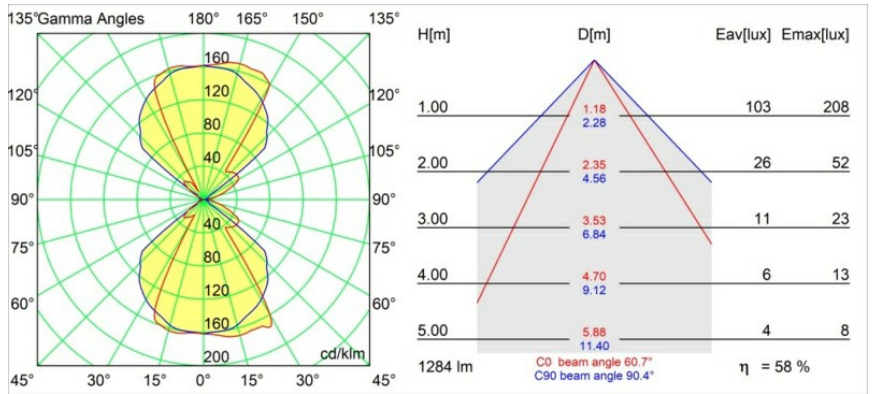

### Specifications

Material	12590208
Light Source Type	LED
LED Type	BRIDGELUX V8G8
LED technology	LED COB
CRI	Min. 90
Colour Temperature	2700K
Lifetime	L90B10 @50,000 Hours
Lamp Included	Yes
Number of Light Sources	2
CIE flux code	69 92 98 50 58
Binning (SDCM)	2
Light Direction	Up/Down
Input Voltage	230V
Luminaire power (W)	12.0
Electrical Class	I
IP Rating	20
Glow wire rating (°C)	960
Dimming Protocol	Trailing Edge
Indoor/Outdoor	Indoor
Application	Wall
Mounting	Surface
Adjustability	Not Applicable
Distance to Lighted Object (m)	0,1
Primary Colour & Primary Finish	Black, Brushed Anodised
Secondary Colour & Secondary Finish	Champagne, Anodised
Gross weight (g)	1181.0
Delivered lumens (lm)	746
Efficacy (lm/W)	62
Glare rating	16

**TM30 & CRI diagram**

**Light distribution & beam diagram**

Diagrams