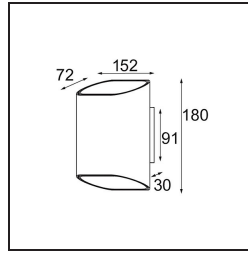

Date
Customer
Project
Type

Trapz Wall Up/Down 2x LED 2700K Trailing Edge DI Black Brushed Anodised - Champagne Anodised

With their indirect lighting and subtle shadow effects, wall fixtures are undoubtedly atmosphere creators. Trapz, our organic interpretation inspired by a trapezium, is no different. The flattened cylinder has been finished with two oblique openings, which allow you to see the contrasting interior of the luminaire and immediately create an unusual chiaroscuro effect.

Specifications

Material	12590208
Light Source Type	LED
LED Type	BRIDGELUX V8G8
LED technology	LED COB
CRI	Min. 90
Colour Temperature	2700K
Lifetime	L80B20 @50,000 Hours
Lamp Included	Yes
Number of Light Sources	2
CIE flux code	69 92 98 50 58
Binning (SDCM)	2
Light Direction	Up/Down
Input Voltage	230V
Luminaire power (W)	12.0
Electrical Class	I
IP Rating	20
Glow wire rating (°C)	960
Dimming Protocol	Trailing Edge
Indoor/Outdoor	Indoor
Application	Wall
Mounting	Surface
Adjustability	Not Applicable
Distance to Lighted Object (m)	0,1
Primary Colour & Primary Finish	Black, Brushed Anodised
Secondary Colour & Secondary Finish	Champagne, Anodised
Gross weight (g)	1181.0
Delivered lumens (lm)	746
Efficacy (lm/W)	62
Glare rating	16

TM30 & CRI diagram

Light distribution & beam diagram