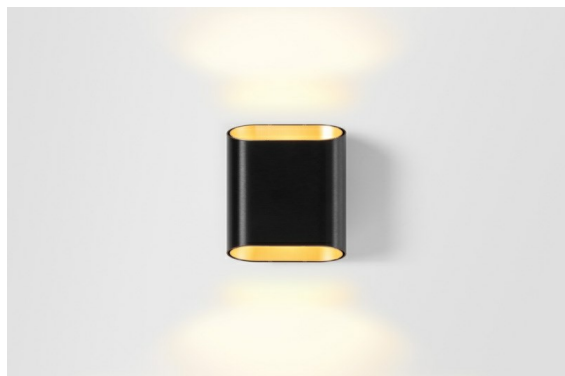

Date
Customer
Project
Type

*Trapz Wall Up/Down 2x LED 2700K Trailing Edge DI Black Brushed Anodised - Champagne Anodised*

With their indirect lighting and subtle shadow effects, wall fixtures are undoubtedly atmosphere creators. Trapz, our organic interpretation inspired by a trapezium, is no different. The flattened cylinder has been finished with two oblique openings, which allow you to see the contrasting interior of the luminaire and immediately create an unusual chiaroscuro effect.

### Specifications

Material	12590208
Light Source Type	LED
LED Type	BRIDGELUX V8G8
LED technology	LED COB
CRI	Min. 90
Colour Temperature	2700K
Lifetime	L90B10 @50,000 Hours
Lamp Included	Yes
Number of Light Sources	2
CIE flux code	69 92 98 50 58
Binning (SDCM)	2
Light Direction	Up/Down
Input Voltage	230V
Luminaire power (W)	12.0
Electrical Class	I
IP Rating	20
Glow wire rating (°C)	960
Dimming Protocol	Trailing Edge
Indoor/Outdoor	Indoor
Application	Wall
Mounting	Surface
Adjustability	Not Applicable
Distance to Lighted Object (m)	0,1
Primary Colour & Primary Finish	Black, Brushed Anodised
Secondary Colour & Secondary Finish	Champagne, Anodised
Gross weight (g)	1181.0
Delivered lumens (lm)	746
Efficacy (lm/W)	62
Glare rating	16