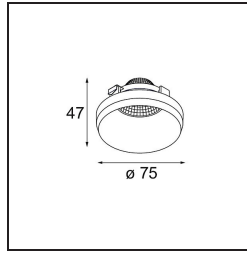

Date \_\_\_\_\_  
Customer \_\_\_\_\_  
Project \_\_\_\_\_  
Type \_\_\_\_\_

*Frontring Smart Kup Spot White Structure*

**Specifications**

Material	12556209
Lamp Included	No
Number of Light Sources	0
IP Rating	20
Glow wire rating (°C)	960
Indoor/Outdoor	Indoor
Adjustability	Not Applicable
Primary Colour & Primary Finish	White, Structure
Gross weight (g)	80.0
Remark	<ul style="list-style-type: none"> <li>Photometric data available in the LDT or IES files on the product page (section Downloads)</li> </ul>

**Light distribution & beam diagram**