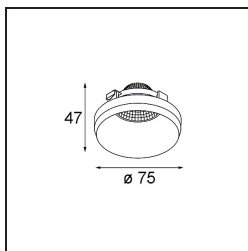

Date _____
Customer _____
Project _____
Type _____

Frontring Smart Kup Spot White Structure

Specifications

Material	12556209
Lamp Included	No
Number of Light Sources	0
IP Rating	20
Glow wire rating (°C)	960
Indoor/Outdoor	Indoor
Adjustability	Not Applicable
Primary Colour & Primary Finish	White, Structure
Gross weight (g)	80.0
Remark	<ul style="list-style-type: none"> Photometric data available in the LDT or IES files on the product page (section Downloads)

Light distribution & beam diagram