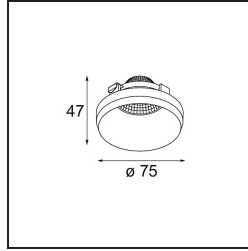

Date _____
Customer _____
Project _____
Type _____

Frontring Smart Kup Spot Black Matt

Specifications

Material	12556202
Lamp Included	No
Number of Light Sources	0
IP Rating	20
Glow wire rating (°C)	960
Indoor/Outdoor	Indoor
Adjustability	Not Applicable
Primary Colour & Primary Finish	Black, Matt
Gross weight (g)	80.0

Light distribution & beam diagram