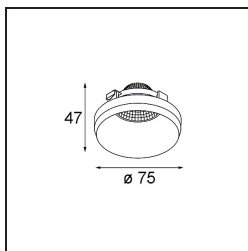

Date _____
Customer _____
Project _____
Type _____

Frontring Smart Kup Spot Black Matt

Specifications

Material	12556202
Lamp Included	No
Number of Light Sources	0
IP Rating	20
Glow wire rating (°C)	960
Indoor/Outdoor	Indoor
Adjustability	Not Applicable
Primary Colour & Primary Finish	Black, Matt
Gross weight (g)	80.0
Remark	<ul style="list-style-type: none"> Photometric data available in the LDT or IES files on the product page (section Downloads)

Light distribution & beam diagram