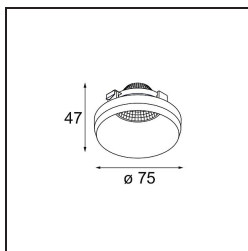

Date _____
Customer _____
Project _____
Type _____

Frontring Smart Kup Spot Black Matt

Specifications

Material	12556202
Lamp Included	No
Number of Light Sources	0
IP Rating	20
Glow wire rating (°C)	960
Indoor/Outdoor	Indoor
Adjustability	Not Applicable
Primary Colour & Primary Finish	Black, Matt
Gross weight (g)	80.0
Remark	<ul style="list-style-type: none"> Photometric data available in the LDT or IES files on the product page (section Downloads)

Specifications

Light distribution & beam diagram