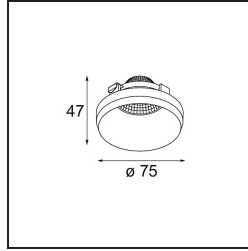

Date \_\_\_\_\_  
Customer \_\_\_\_\_  
Project \_\_\_\_\_  
Type \_\_\_\_\_

*Frontring Smart Kup Flood White Structure*

**Specifications**

Material	12556109
Lamp Included	No
Number of Light Sources	0
Optic	Reflector
IP Rating	20
Glow wire rating (°C)	960
Indoor/Outdoor	Indoor
Adjustability	Not Applicable
Primary Colour & Primary Finish	White, Structure
Gross weight (g)	80.0
Remark	<ul style="list-style-type: none"> <li>Photometric data available in the LDT or IES files on the product page (section Downloads)</li> </ul>

**Light distribution & beam diagram**