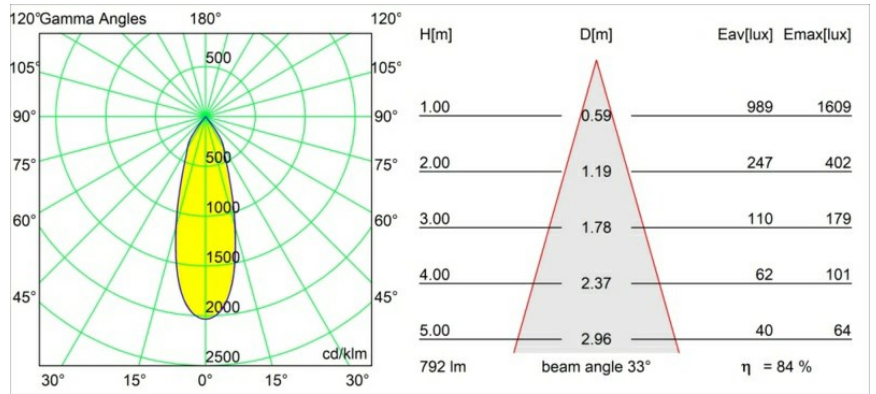

Date _____
Customer _____
Project _____
Type _____

Frontring Smart Kup Flood Black Matt

Specifications

Material	12556102
Lamp Included	No
Number of Light Sources	0
Optic	Reflector
IP Rating	20
Glow wire rating (°C)	960
Indoor/Outdoor	Indoor
Adjustability	Not Applicable
Primary Colour & Primary Finish	Black, Matt
Gross weight (g)	80.0
Remark	<ul style="list-style-type: none"> Photometric data available in the LDT or IES files on the product page (section Downloads)

Light distribution & beam diagram

Diagrams