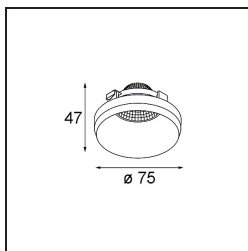

Date _____
Customer _____
Project _____
Type _____

Frontring Smart Kup Flood Black Matt

Specifications

Material	12556102
Lamp Included	No
Number of Light Sources	0
Optic	Reflector
IP Rating	20
Glow wire rating (°C)	960
Indoor/Outdoor	Indoor
Adjustability	Not Applicable
Primary Colour & Primary Finish	Black, Matt
Gross weight (g)	80.0
Remark	<ul style="list-style-type: none"> Photometric data available in the LDT or IES files on the product page (section Downloads)

Light distribution & beam diagram