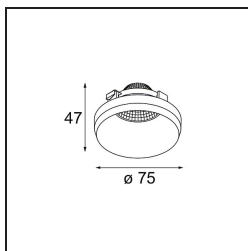

Date _____
Customer _____
Project _____
Type _____

Frontring Smart Kup Flood Black Matt

Specifications

Material	12556102
Lamp Included	No
Number of Light Sources	0
Optic	Reflector
IP Rating	20
Glow wire rating (°C)	960
Indoor/Outdoor	Indoor
Adjustability	Not Applicable
Primary Colour & Primary Finish	Black, Matt
Gross weight (g)	80.0
Remark	<ul style="list-style-type: none"> Photometric data available in the LDT or IES files on the product page (section Downloads)

Light distribution & beam diagram

Diagrams