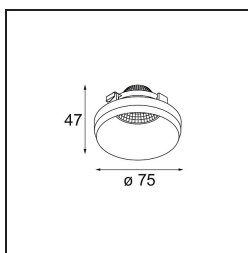

| |
|----------|
| Date |
| Customer |
| Project |
| Type |

Frontring Smart Kup Medium White Structure

Specifications

| | |
|---------------------------------|------------------|
| Material | 12556009 |
| Lamp Included | No |
| Number of Light Sources | 0 |
| Optic | Reflector |
| IP Rating | 20 |
| Glow wire rating (°C) | 960 |
| Indoor/Outdoor | Indoor |
| Adjustability | Not Applicable |
| Primary Colour & Primary Finish | White, Structure |
| Gross weight (g) | 80.0 |

Light distribution & beam diagram