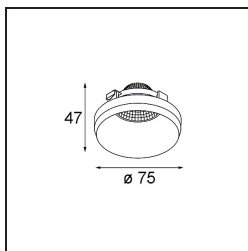

Date \_\_\_\_\_  
Customer \_\_\_\_\_  
Project \_\_\_\_\_  
Type \_\_\_\_\_

*Frontring Smart Kup Medium White Structure*

**Specifications**

Material	12556009
Lamp Included	No
Number of Light Sources	0
Optic	Reflector
IP Rating	20
Glow wire rating (°C)	960
Indoor/Outdoor	Indoor
Adjustability	Not Applicable
Primary Colour & Primary Finish	White, Structure
Gross weight (g)	80.0
Remark	<ul style="list-style-type: none"> <li>Photometric data available in the LDT or IES files on the product page (section Downloads)</li> </ul>

Specifications

**Light distribution & beam diagram**