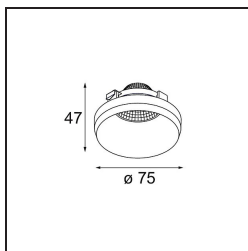

Date \_\_\_\_\_  
Customer \_\_\_\_\_  
Project \_\_\_\_\_  
Type \_\_\_\_\_

*Frontring Smart Kup Medium White Structure*

**Specifications**

|                                 |  |
|---------------------------------|--|
| Material                        | 12556009   |
| Lamp Included                   | No   |
| Number of Light Sources         | 0  |
| Optic                           | Reflector  |
| IP Rating                       | 20   |
| Glow wire rating (°C)           | 960  |
| Indoor/Outdoor                  | Indoor   |
| Adjustability                   | Not Applicable   |
| Primary Colour & Primary Finish | White, Structure   |
| Gross weight (g)                | 80.0   |
| Remark                          | <ul style="list-style-type: none"> <li>Photometric data available in the LDT or IES files on the product page (section Downloads)</li> </ul> |

**Light distribution & beam diagram**