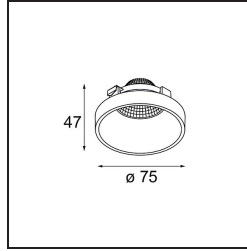

Date \_\_\_\_\_  
Customer \_\_\_\_\_  
Project \_\_\_\_\_  
Type \_\_\_\_\_

*Frontring Smart Lotis Spot White Structure*

**Specifications**

Material	12555209
Lamp Included	No
Number of Light Sources	0
Optic	Reflector
IP Rating	20
Glow wire rating (°C)	960
Indoor/Outdoor	Indoor
Adjustability	Not Applicable
Primary Colour & Primary Finish	White, Structure
Gross weight (g)	75.0
Remark	<ul style="list-style-type: none"> <li>Photometric data available in the LDT or IES files on the product page (section Downloads)</li> </ul>

**Light distribution & beam diagram**