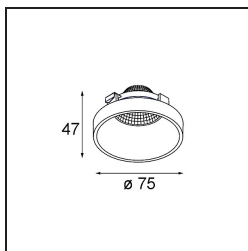

Date _____
Customer _____
Project _____
Type _____

Frontring Smart Lotis Spot White Structure

Specifications

Material	12555209
Lamp Included	No
Number of Light Sources	0
Optic	Reflector
IP Rating	20
Glow wire rating (°C)	960
Indoor/Outdoor	Indoor
Adjustability	Not Applicable
Primary Colour & Primary Finish	White, Structure
Gross weight (g)	75.0
Remark	<ul style="list-style-type: none"> Photometric data available in the LDT or IES files on the product page (section Downloads)

Specifications

Light distribution & beam diagram