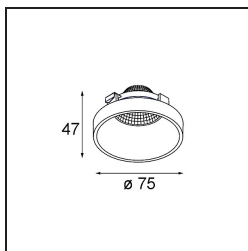

Date _____
Customer _____
Project _____
Type _____

Frontring Smart Lotis Spot Black Matt

Specifications

Material	12555202
Lamp Included	No
Number of Light Sources	0
Optic	Reflector
IP Rating	20
Glow wire rating (°C)	960
Indoor/Outdoor	Indoor
Adjustability	Not Applicable
Primary Colour & Primary Finish	Black, Matt
Gross weight (g)	75.0
Remark	<ul style="list-style-type: none"> Photometric data available in the LDT or IES files on the product page (section Downloads)

Light distribution & beam diagram