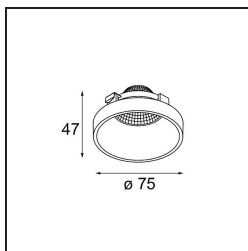

Date _____
Customer _____
Project _____
Type _____

Frontring Smart Lotis Spot Black Matt

Specifications

Material	12555202
Lamp Included	No
Number of Light Sources	0
Optic	Reflector
IP Rating	20
Glow wire rating (°C)	960
Indoor/Outdoor	Indoor
Adjustability	Not Applicable
Primary Colour & Primary Finish	Black, Matt
Gross weight (g)	75.0
Remark	<ul style="list-style-type: none"> Photometric data available in the LDT or IES files on the product page (section Downloads)

Light distribution & beam diagram