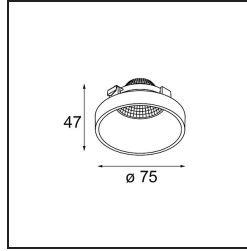

Date _____
Customer _____
Project _____
Type _____

Frontring Smart Lotis Flood White Structure

Specifications

Material	12555109
Lamp Included	No
Number of Light Sources	0
Optic	Reflector
IP Rating	20
Glow wire rating (°C)	960
Indoor/Outdoor	Indoor
Adjustability	Not Applicable
Primary Colour & Primary Finish	White, Structure
Gross weight (g)	75.0
Remark	<ul style="list-style-type: none"> Photometric data available in the LDT or IES files on the product page (section Downloads)

Light distribution & beam diagram