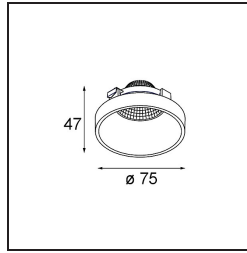

Date _____
Customer _____
Project _____
Type _____

Frontring Smart Lotis Flood White Structure

Specifications

Material	12555109
Lamp Included	No
Number of Light Sources	0
Optic	Reflector
IP Rating	20
Glow wire rating (°C)	960
Indoor/Outdoor	Indoor
Adjustability	Not Applicable
Primary Colour & Primary Finish	White, Structure
Gross weight (g)	75.0
Remark	<ul style="list-style-type: none"> Photometric data available in the LDT or IES files on the product page (section Downloads)

Light distribution & beam diagram