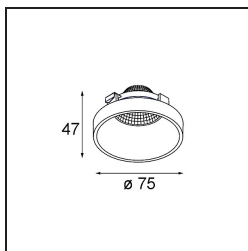

Date _____
Customer _____
Project _____
Type _____

Frontring Smart Lotis Flood Black Matt

Specifications

Material	12555102
Lamp Included	No
Number of Light Sources	0
Optic	Reflector
IP Rating	20
Glow wire rating (°C)	960
Indoor/Outdoor	Indoor
Adjustability	Not Applicable
Primary Colour & Primary Finish	Black, Matt
Gross weight (g)	75.0
Remark	<ul style="list-style-type: none"> Photometric data available in the LDT or IES files on the product page (section Downloads)

Light distribution & beam diagram