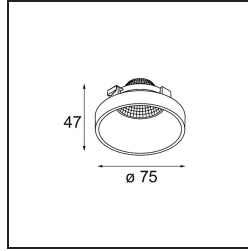

Date _____
Customer _____
Project _____
Type _____

Frontring Smart Lotis Flood Black Matt

Specifications

Material	12555102
Lamp Included	No
Number of Light Sources	0
Optic	Reflector
IP Rating	20
Glow wire rating (°C)	960
Indoor/Outdoor	Indoor
Adjustability	Not Applicable
Primary Colour & Primary Finish	Black, Matt
Gross weight (g)	75.0

Light distribution & beam diagram