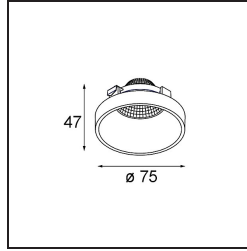

Date _____
Customer _____
Project _____
Type _____

Frontring Smart Lotis Medium White Structure

Specifications

Material	12555009
Lamp Included	No
Number of Light Sources	0
Optic	Reflector
IP Rating	20
Glow wire rating (°C)	960
Indoor/Outdoor	Indoor
Adjustability	Not Applicable
Primary Colour & Primary Finish	White, Structure
Gross weight (g)	75.0
Remark	<ul style="list-style-type: none"> Photometric data available in the LDT or IES files on the product page (section Downloads)

Light distribution & beam diagram