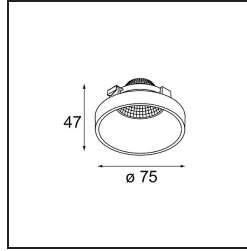

Date \_\_\_\_\_  
Customer \_\_\_\_\_  
Project \_\_\_\_\_  
Type \_\_\_\_\_

*Frontring Smart Lotis Medium White Structure*

**Specifications**

Material	12555009
Lamp Included	No
Number of Light Sources	0
Optic	Reflector
IP Rating	20
Glow wire rating (°C)	960
Indoor/Outdoor	Indoor
Adjustability	Not Applicable
Primary Colour & Primary Finish	White, Structure
Gross weight (g)	75.0
Remark	<ul style="list-style-type: none"> <li>Photometric data available in the LDT or IES files on the product page (section Downloads)</li> </ul>

**Light distribution & beam diagram**

Diagrams