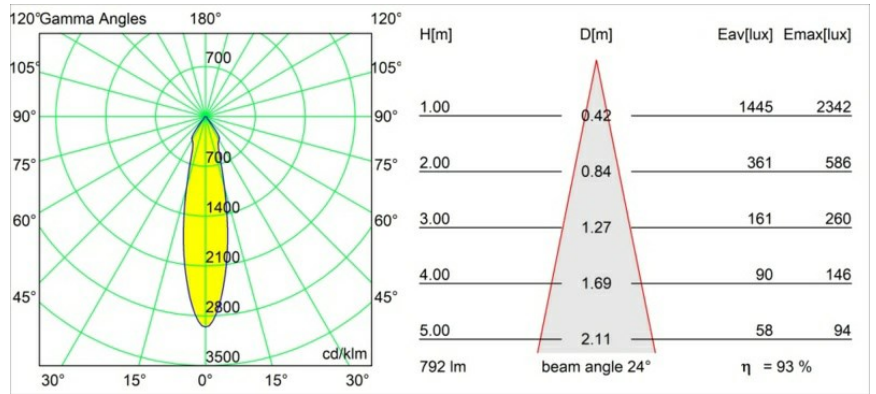

Date \_\_\_\_\_  
Customer \_\_\_\_\_  
Project \_\_\_\_\_  
Type \_\_\_\_\_

*Frontring Smart Lotis Medium White Structure*

**Specifications**

Material	12555009
Lamp Included	No
Number of Light Sources	0
Optic	Reflector
IP Rating	20
Glow wire rating (°C)	960
Indoor/Outdoor	Indoor
Adjustability	Not Applicable
Primary Colour & Primary Finish	White, Structure
Gross weight (g)	75.0
Remark	<ul style="list-style-type: none"> <li>Photometric data available in the LDT or IES files on the product page (section Downloads)</li> </ul>

**Light distribution & beam diagram**

Diagrams