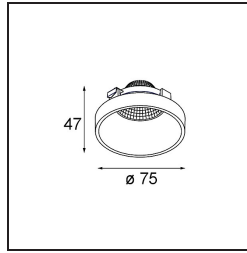

Date _____
Customer _____
Project _____
Type _____

Frontring Smart Lotis Medium Black Matt

Specifications

Material	12555002
Lamp Included	No
Number of Light Sources	0
Optic	Reflector
IP Rating	20
Glow wire rating (°C)	960
Indoor/Outdoor	Indoor
Adjustability	Not Applicable
Primary Colour & Primary Finish	Black, Matt
Gross weight (g)	75.0
Remark	<ul style="list-style-type: none"> Photometric data available in the LDT or IES files on the product page (section Downloads)

Light distribution & beam diagram