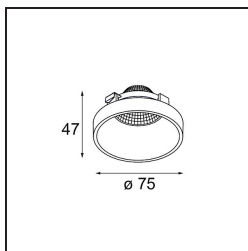

Date \_\_\_\_\_  
Customer \_\_\_\_\_  
Project \_\_\_\_\_  
Type \_\_\_\_\_

*Frontring Smart Lotis Medium Black Matt*

**Specifications**

Material	12555002
Lamp Included	No
Number of Light Sources	0
Optic	Reflector
IP Rating	20
Glow wire rating (°C)	960
Indoor/Outdoor	Indoor
Adjustability	Not Applicable
Primary Colour & Primary Finish	Black, Matt
Gross weight (g)	75.0
Remark	<ul style="list-style-type: none"> <li>Photometric data available in the LDT or IES files on the product page (section Downloads)</li> </ul>

**Light distribution & beam diagram**