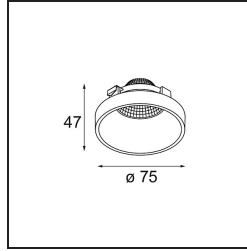

Date _____
Customer _____
Project _____
Type _____

Frontring Smart Lotis Medium Black Matt

Specifications

Material	12555002
Lamp Included	No
Number of Light Sources	0
Optic	Reflector
IP Rating	20
Glow wire rating (°C)	960
Indoor/Outdoor	Indoor
Adjustability	Not Applicable
Primary Colour & Primary Finish	Black, Matt
Gross weight (g)	75.0

Light distribution & beam diagram